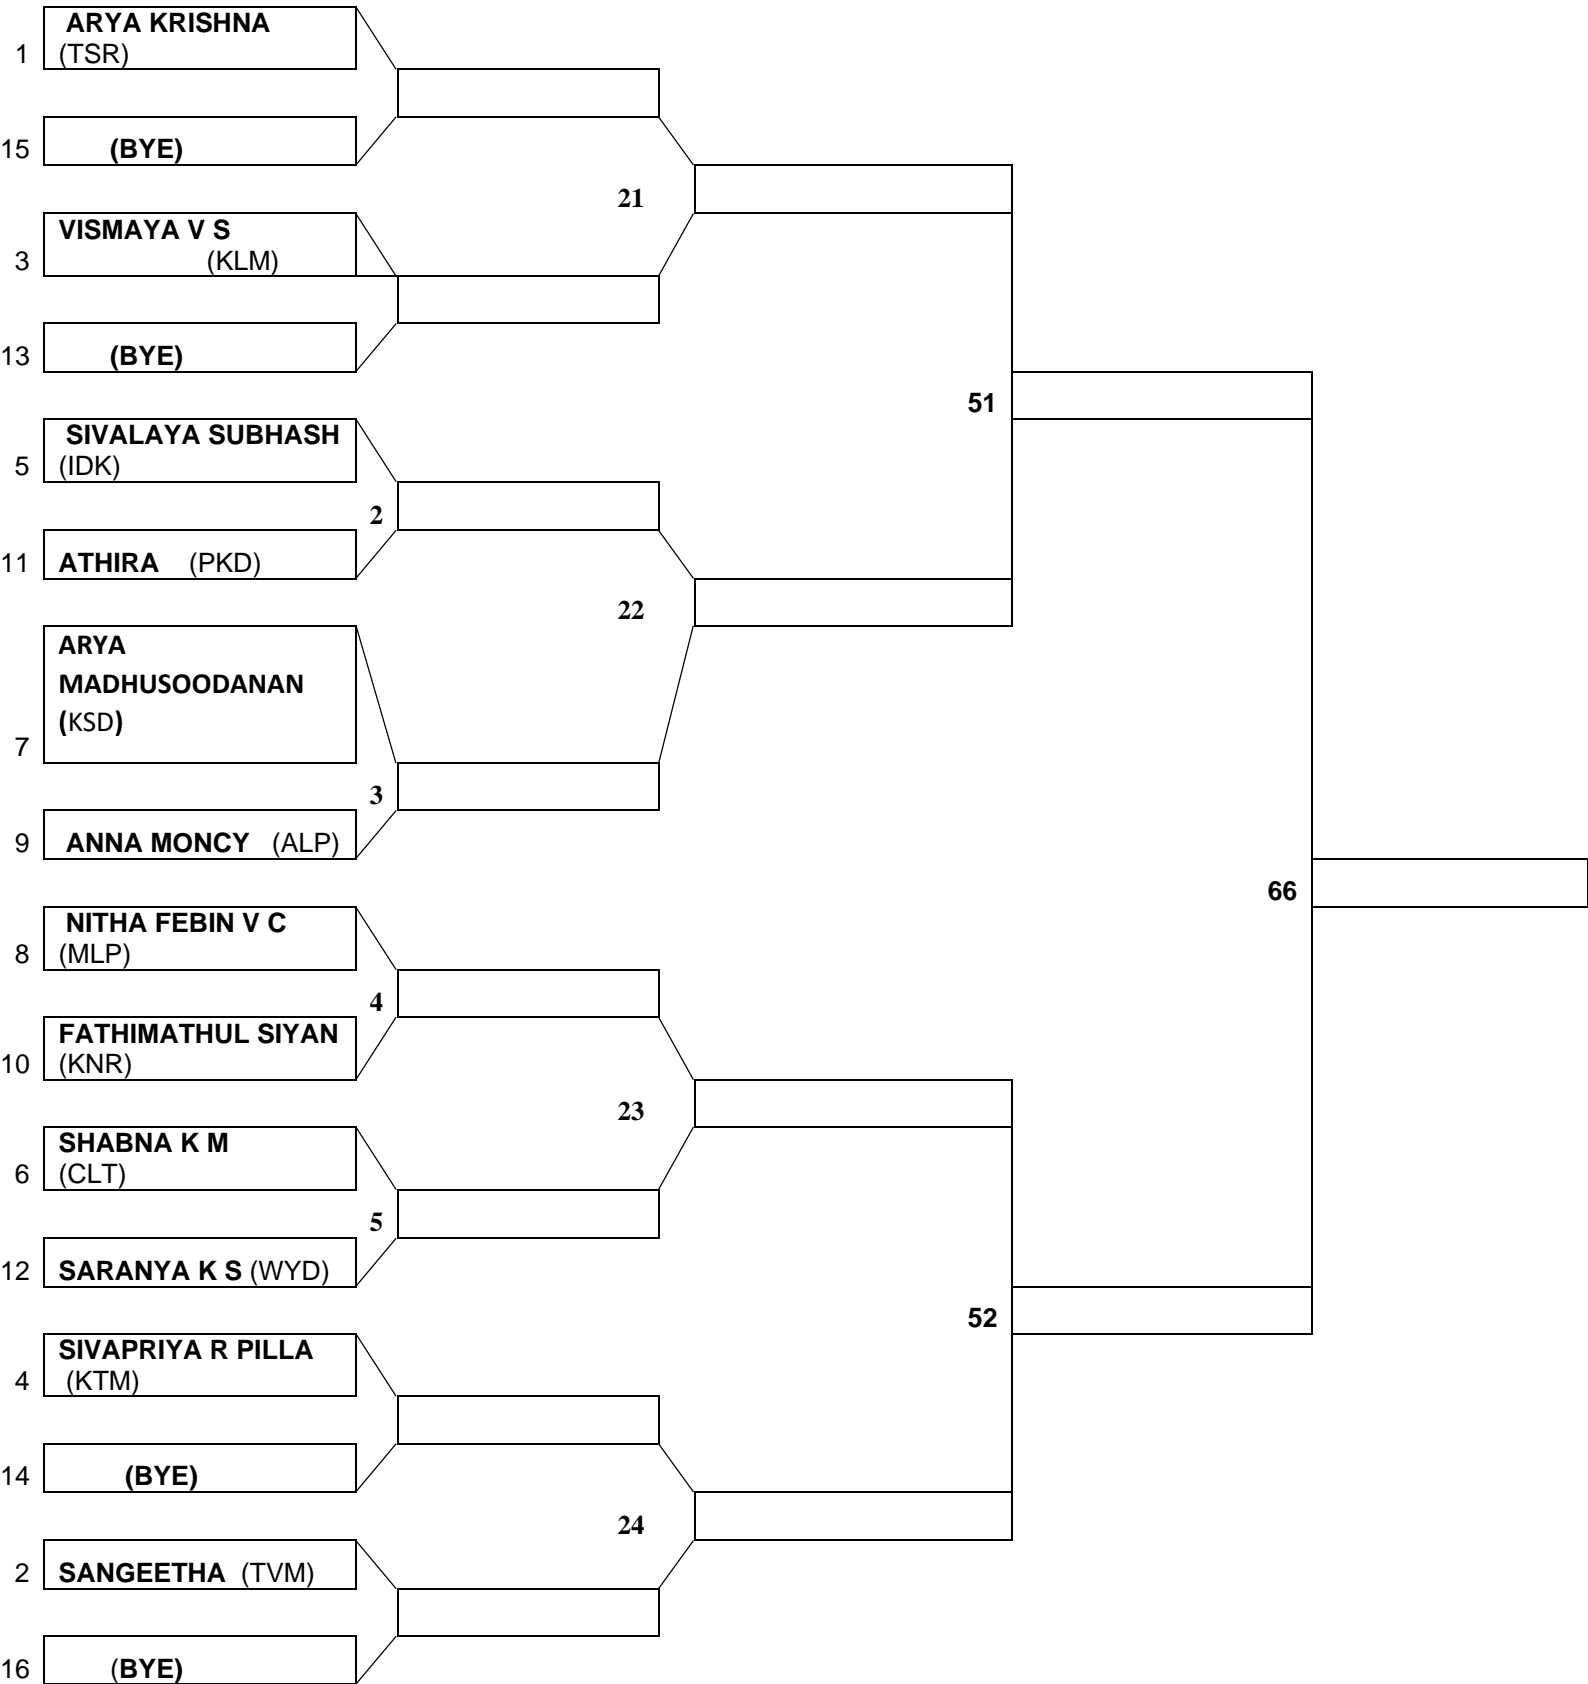

KERALA OLYMPICS 2022

WUSHU MEN AND WOMEN

ON MAY 9TH & 10TH -2022 AT JIMMY GEORGE INDOOR STADIUM,TRIVANDRUM

BELOW: 48 KG WOMEN

PLACE

NAME

H. JUDGE

GOLD
SILVER
BRONZE
JT. BRONZE