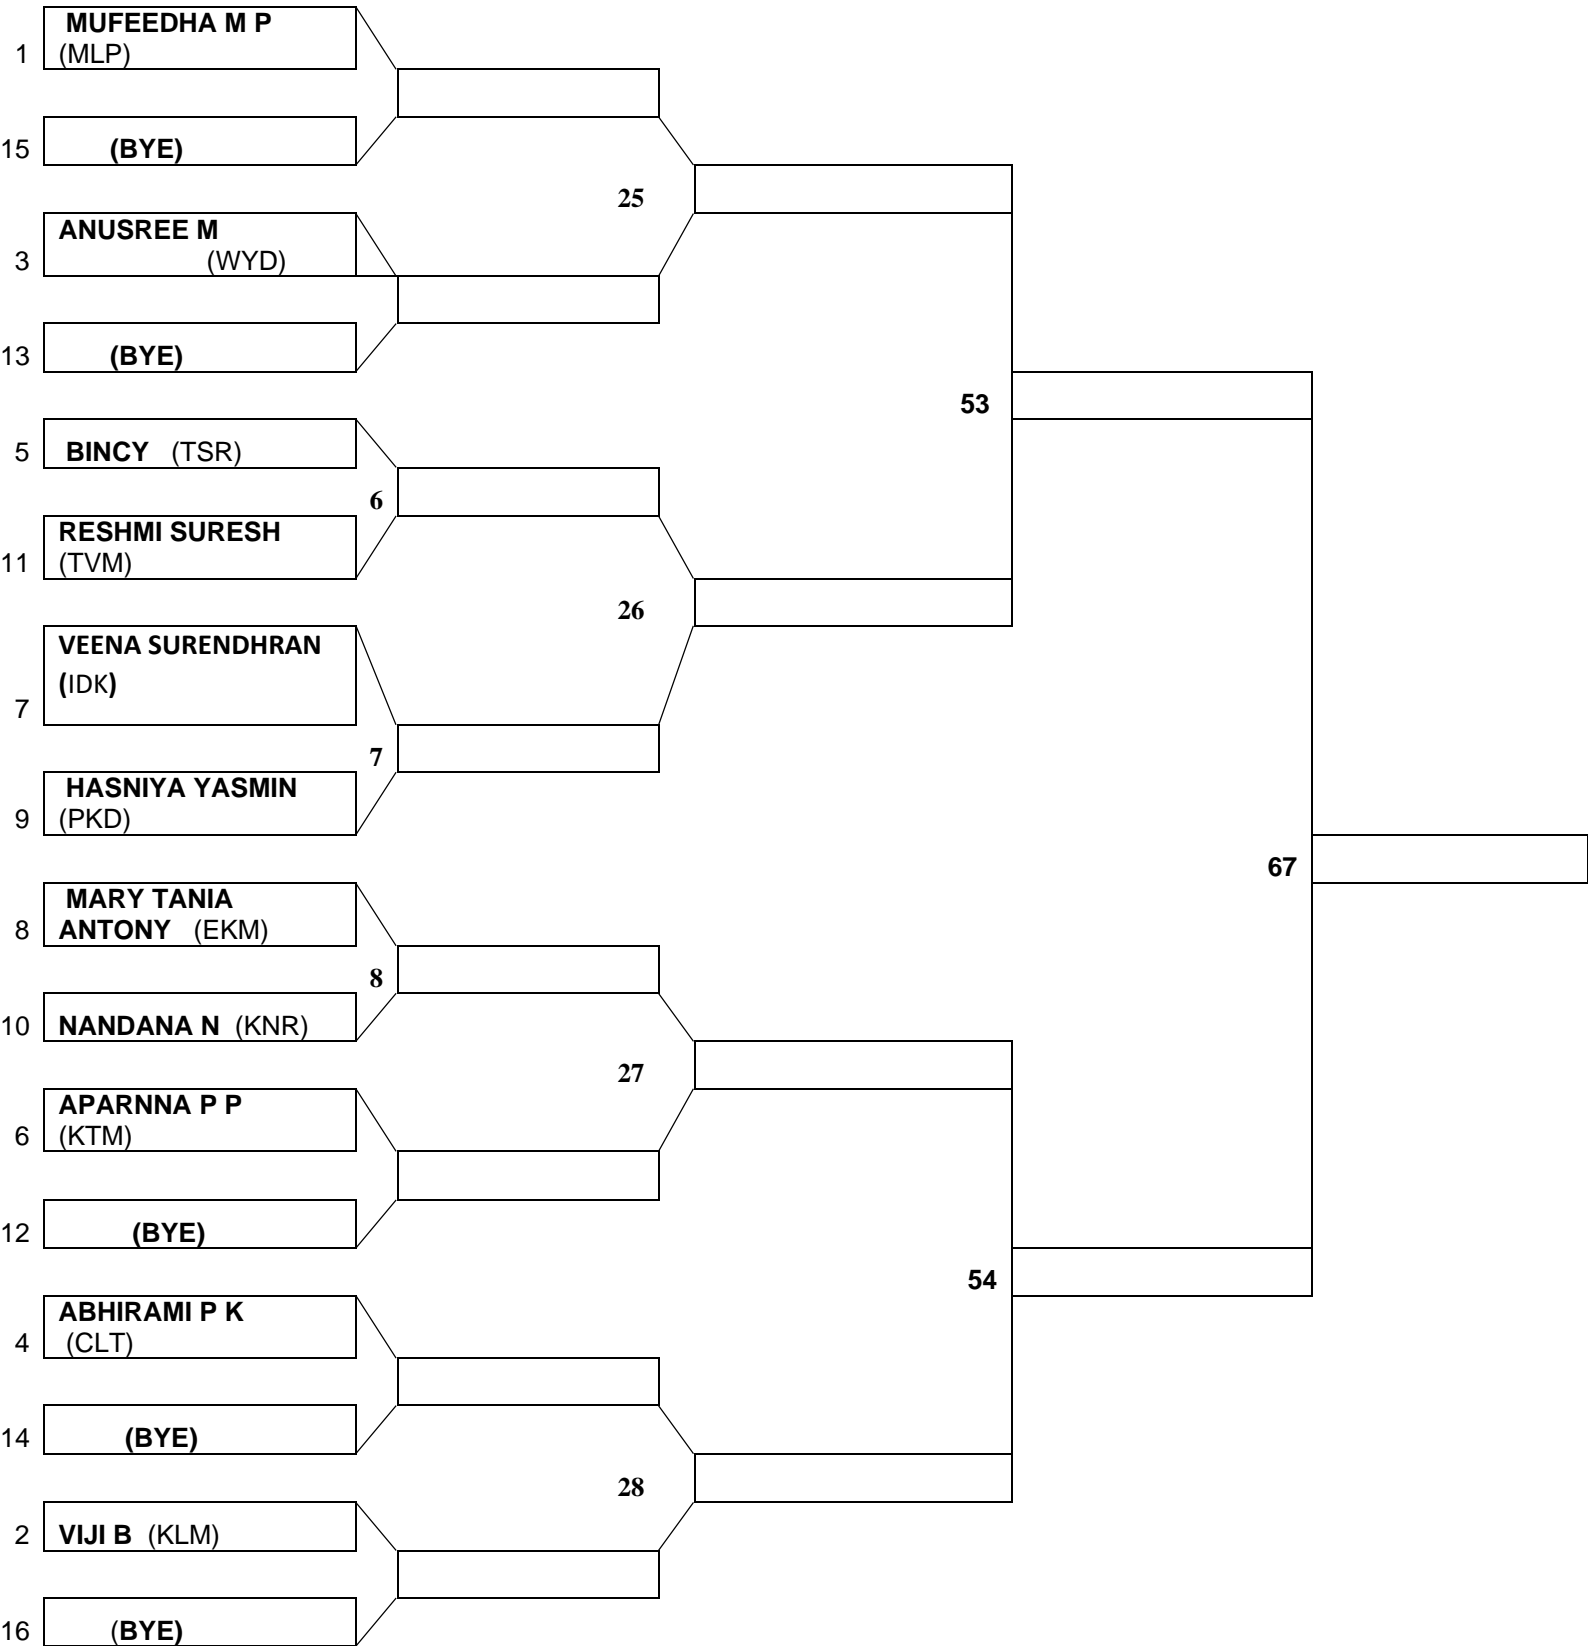

KERALA OLYMPICS 2022

WUSHU MEN AND WOMEN

ON MAY 9TH & 10TH -2022 AT JIMMY GEORGE INDOOR STADIUM,TRIVANDRUM

BELOW: 48 KG WOMEN

PLACE

NAME

H. JUDGE

GOLD
SILVER
BRONZE
JT. BRONZE

COMPETITION DIRECTOR