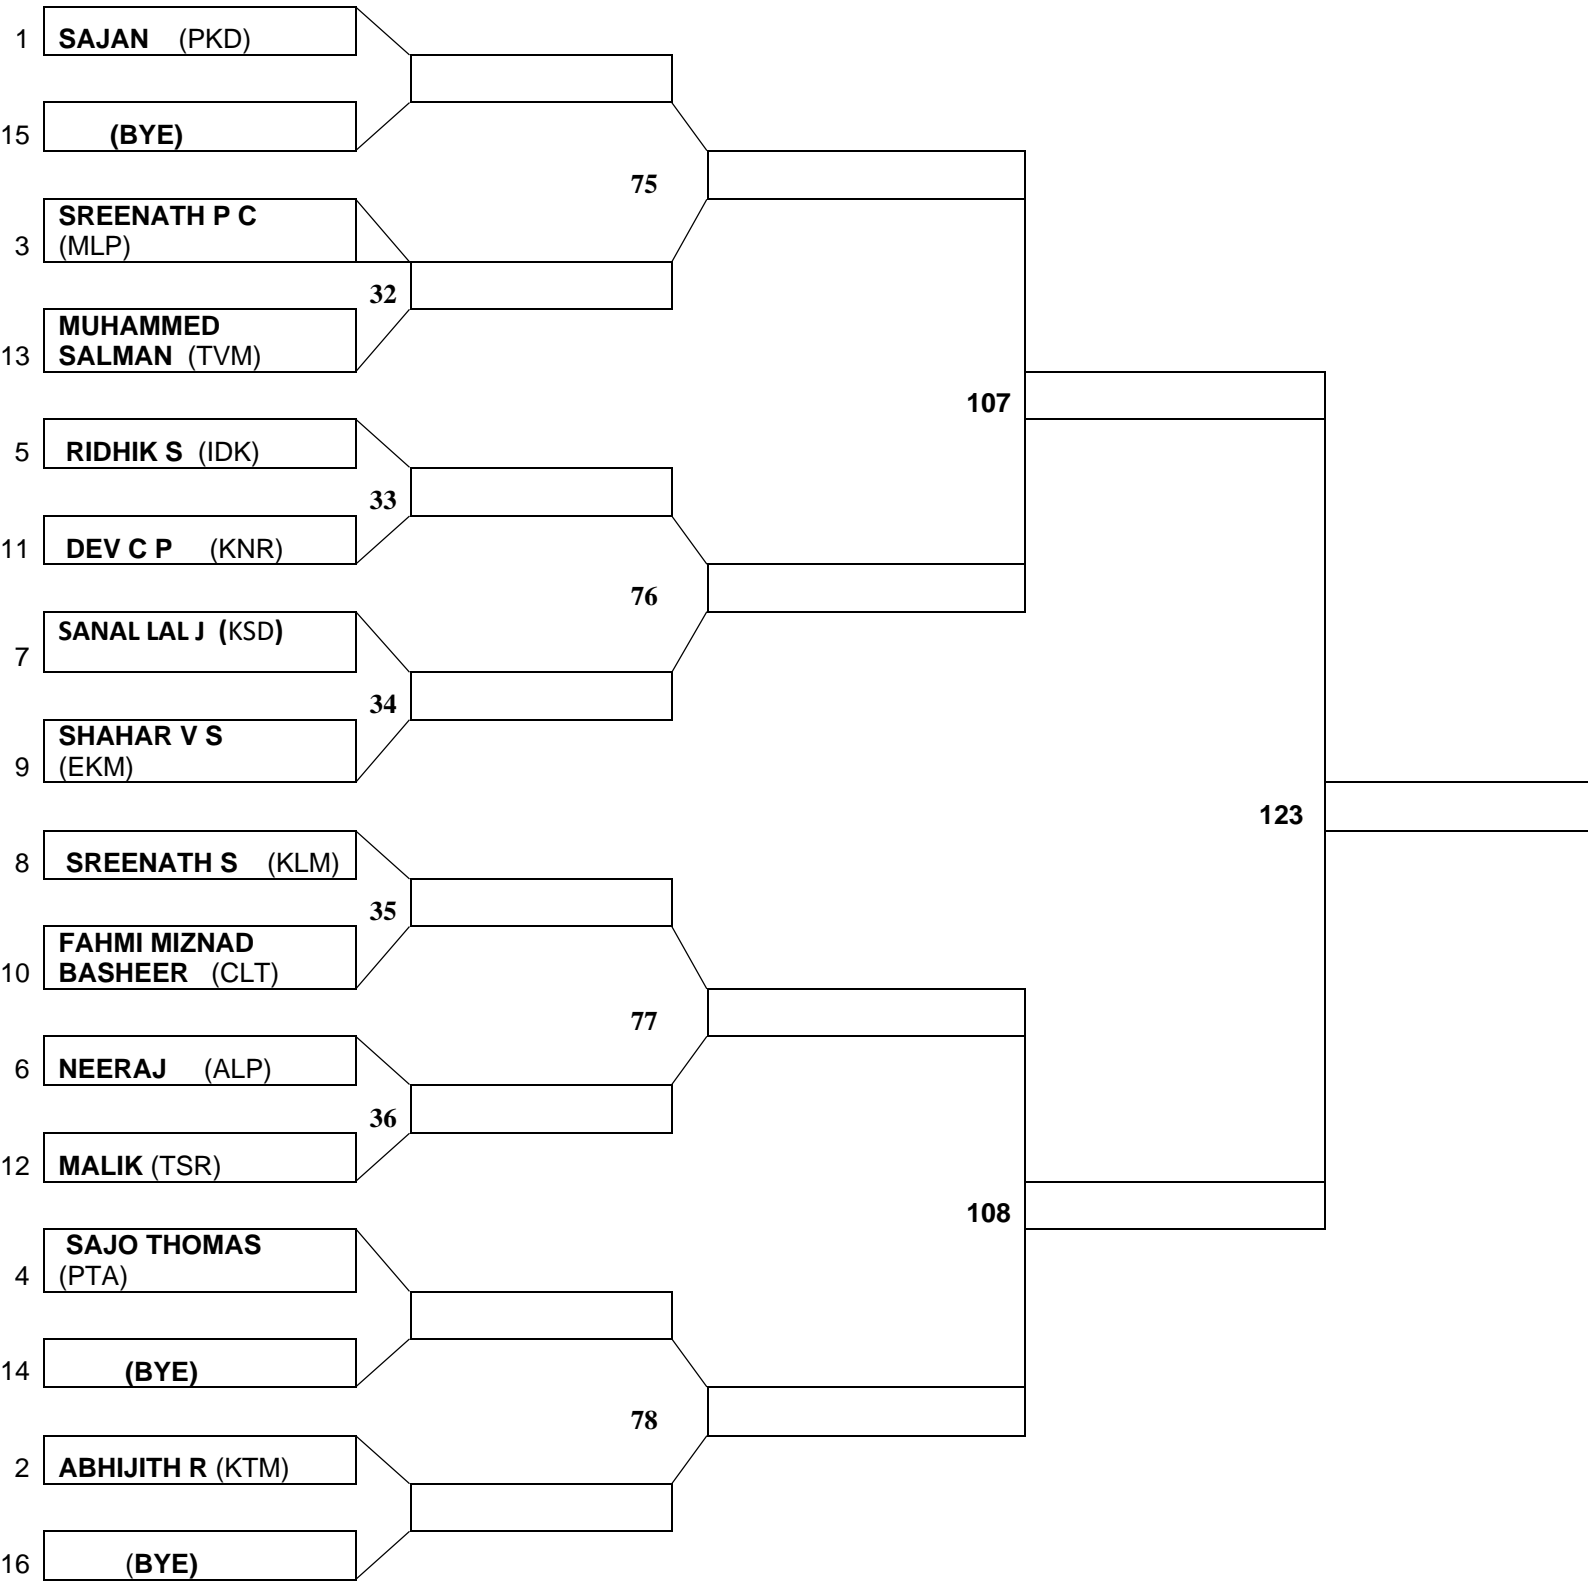

KERALA OLYMPICS 2022

WUSHU MEN AND WOMEN

ON MAY 9TH & 10TH -2022 AT JIMMY GEORGE INDOOR STADIUM,TRIVANDRUM

BELOW: 80 KG MEN

PLACE

NAME

H. JUDGE

GOLD
SILVER
BRONZE
JT. BRONZE

COMPETITION DIRECTOR

ARIF CP

International Wushu Grade 'A' Judge(IWUF CHINA)