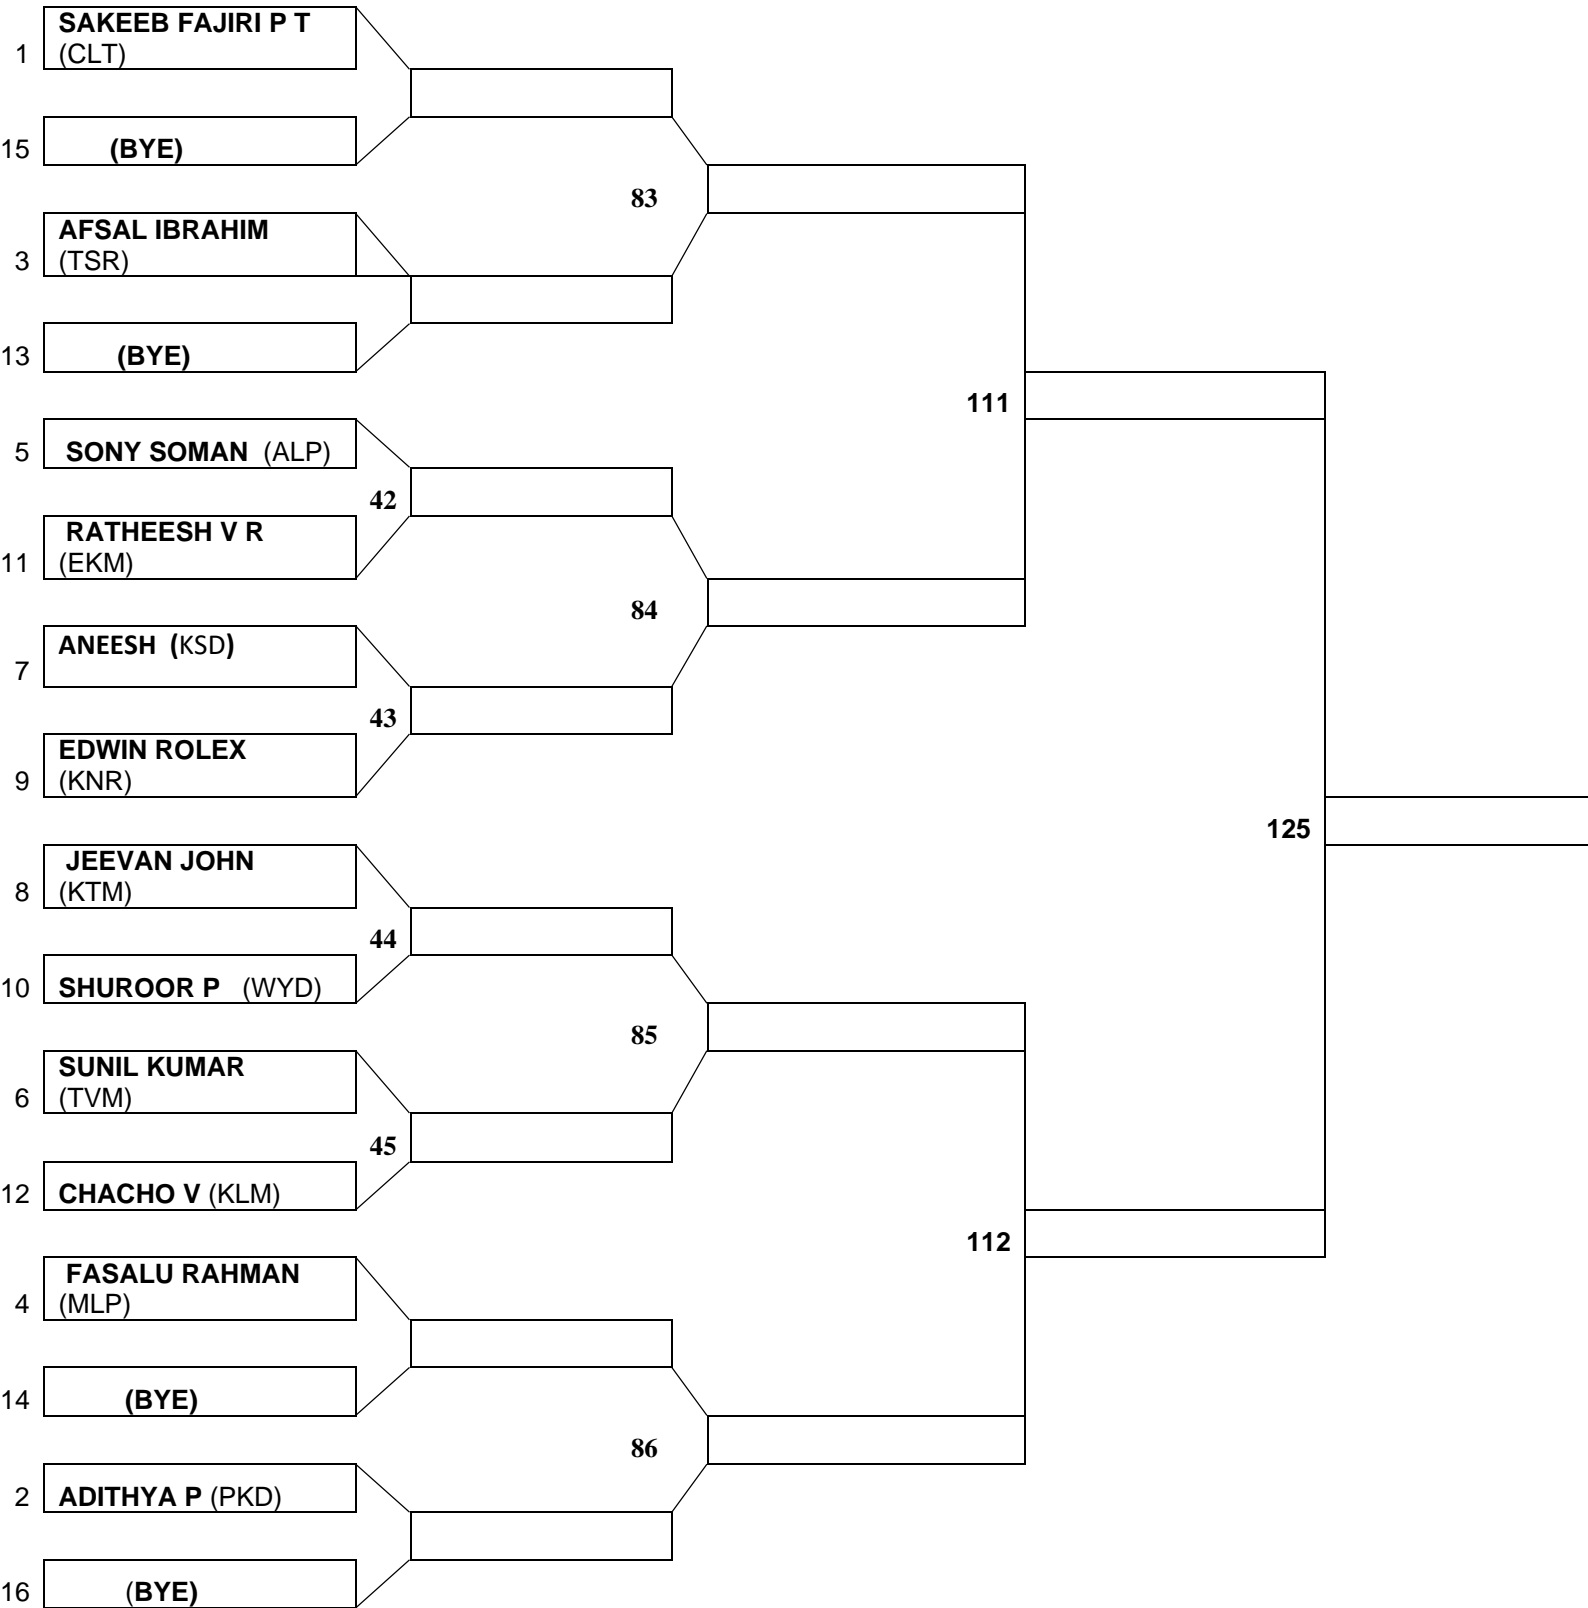

KERALA OLYMPICS 2022

WUSHU MEN AND WOMEN

ON MAY 9TH & 10TH -2022 AT JIMMY GEORGE INDOOR STADIUM,TRIVANDRUM

BELOW: 85 KG MEN

PLACE

NAME

H. JUDGE

GOLD
SILVER
BRONZE
JT. BRONZE

COMPETITION DIRECTOR

ARIF CP

International Wushu Grade 'A' Judge(IWUF CHINA)