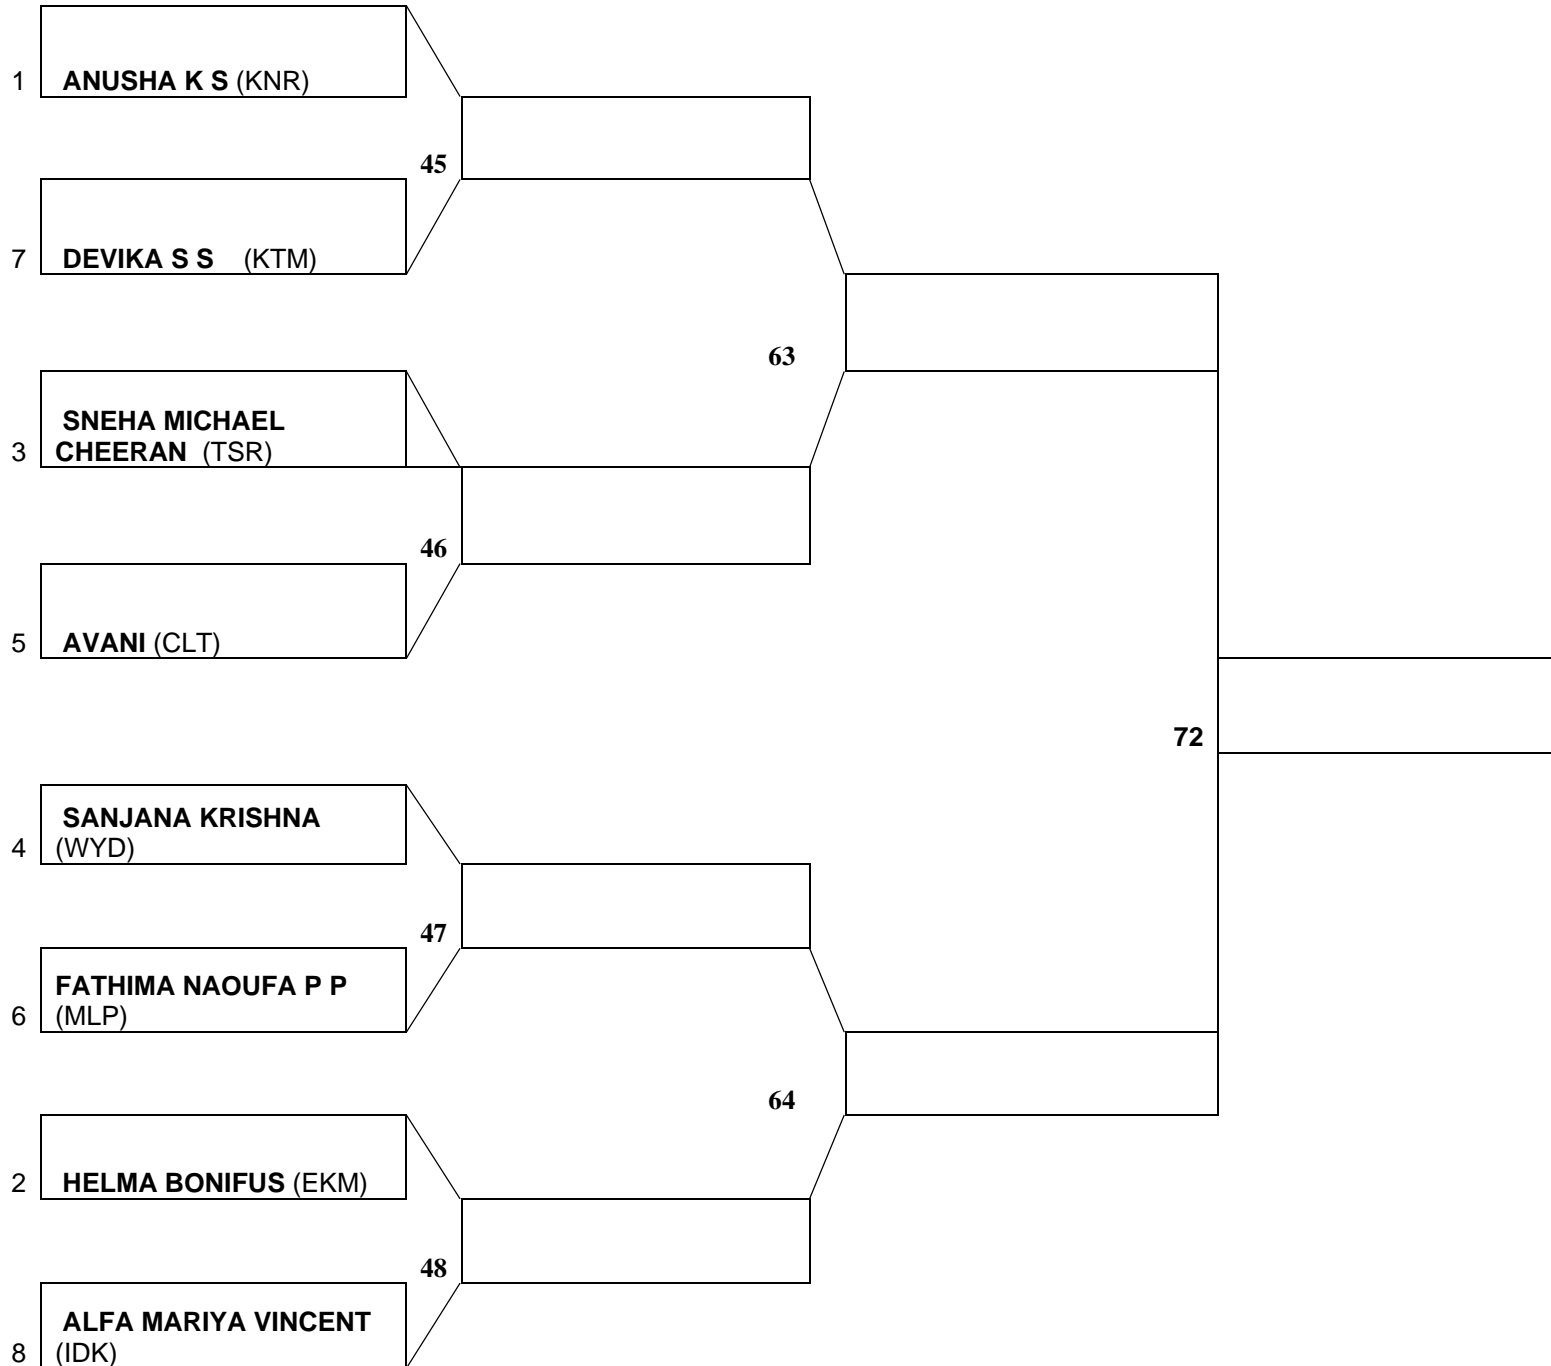

KERALA OLYMPICS 2022

WUSHU MEN AND WOMEN

ON MAY 9TH & 10TH -2022 AT JIMMY GEORGE INDOOR STADIUM,TRIVANDRUM

BELOW: 75 KG WOMEN

H. JUDGE

PLACE

NAME

GOLD
SILVER
BRONZE
JT. BRONZE

COMPETITION DIRECTOR

ARIF CP

International Wushu Grade 'A' Judge (IWUF CHINA)