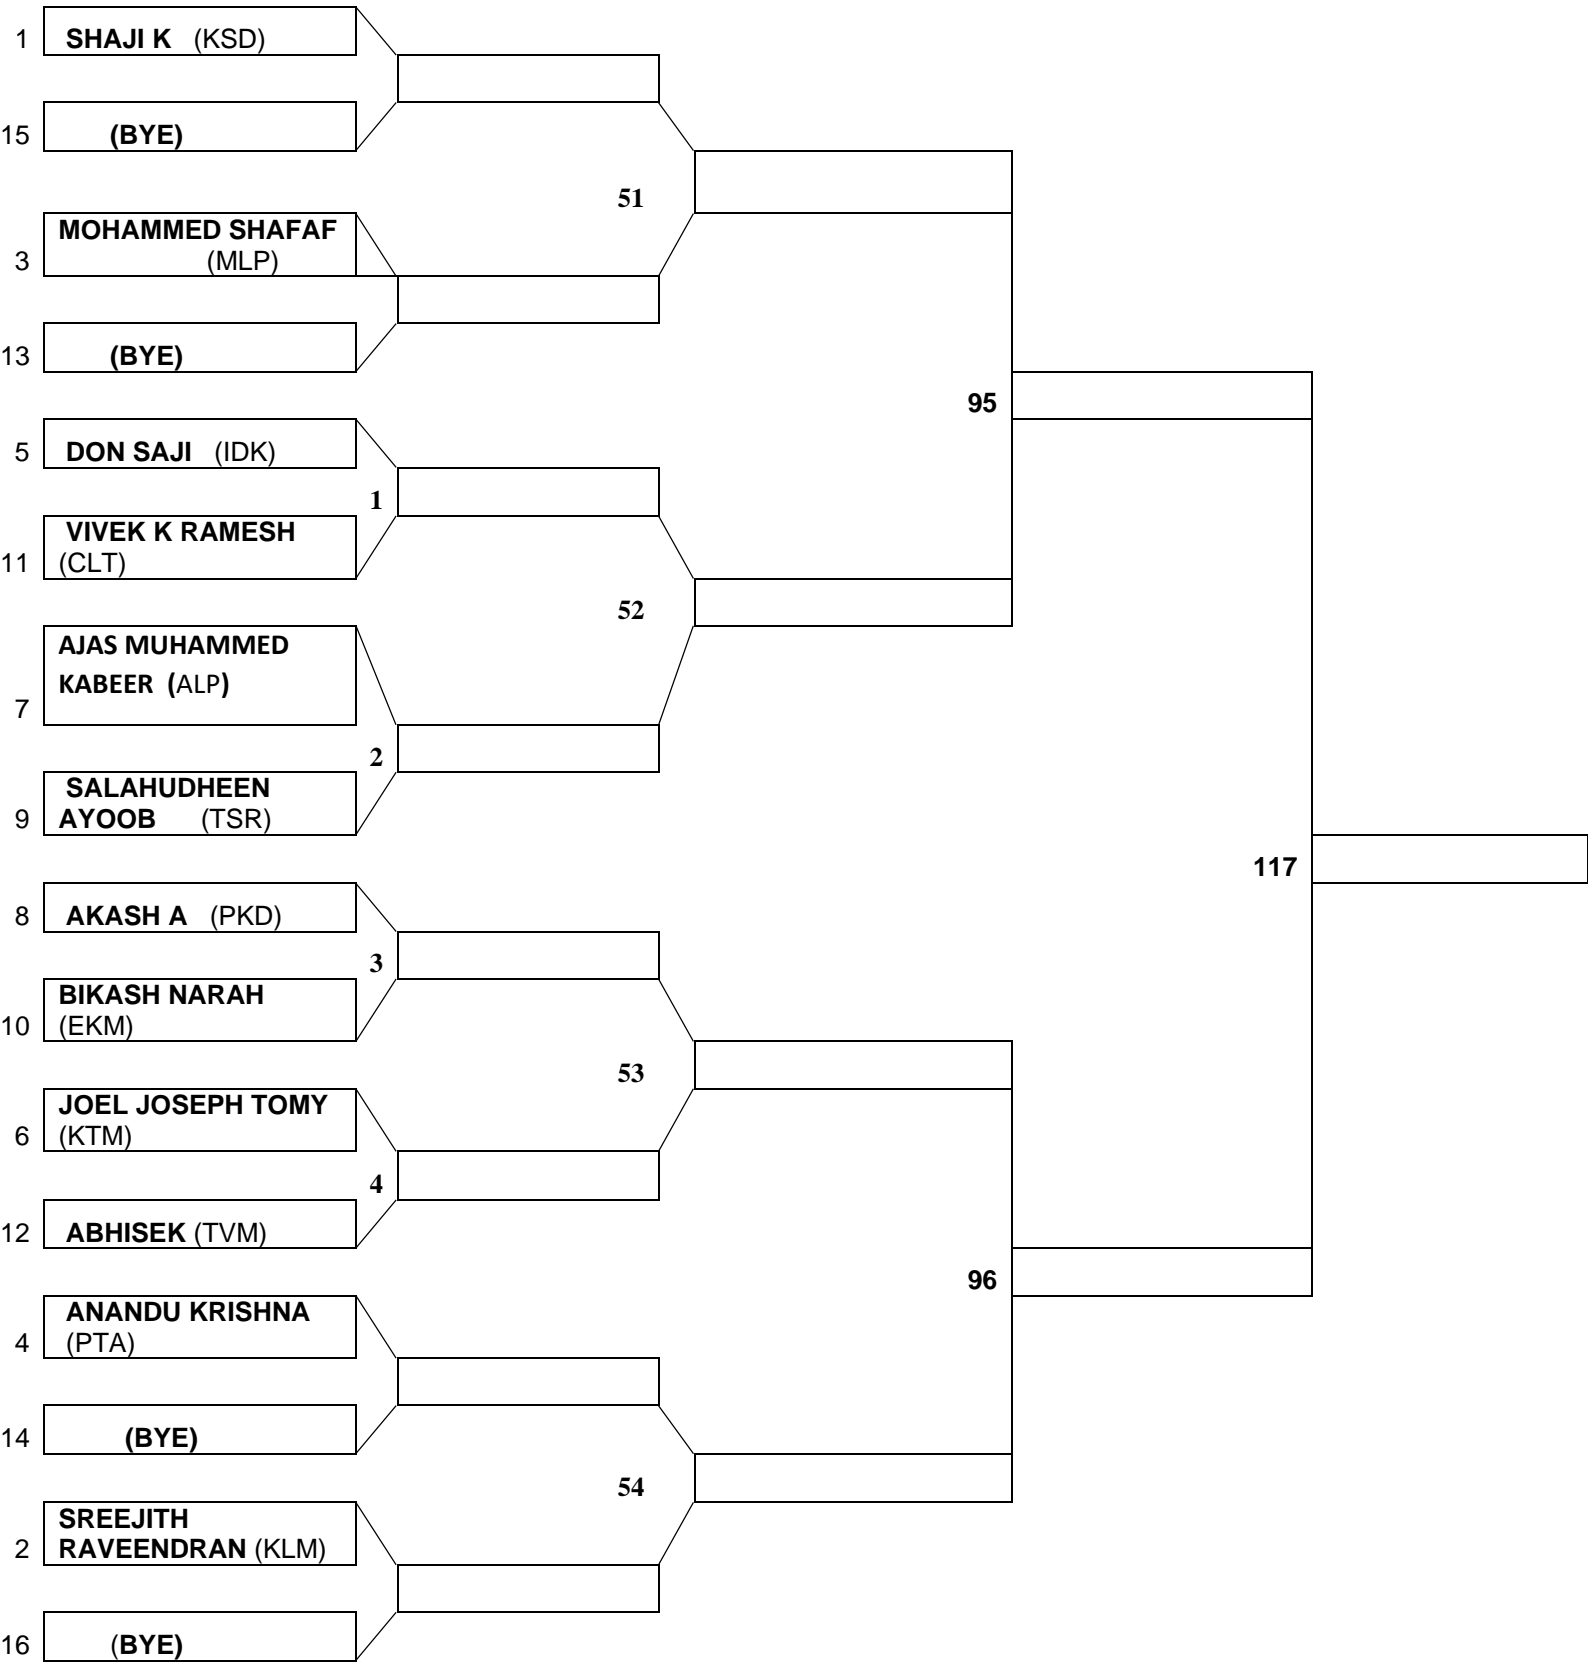

KERALA OLYMPICS 2022

WUSHU MEN AND WOMEN

ON MAY 9TH & 10TH -2022 AT JIMMY GEORGE INDOOR STADIUM,TRIVANDRUM

BELOW: 48 KG MEN

PLACE

NAME

H. JUDGE

GOLD
SILVER
BRONZE
JT. BRONZE