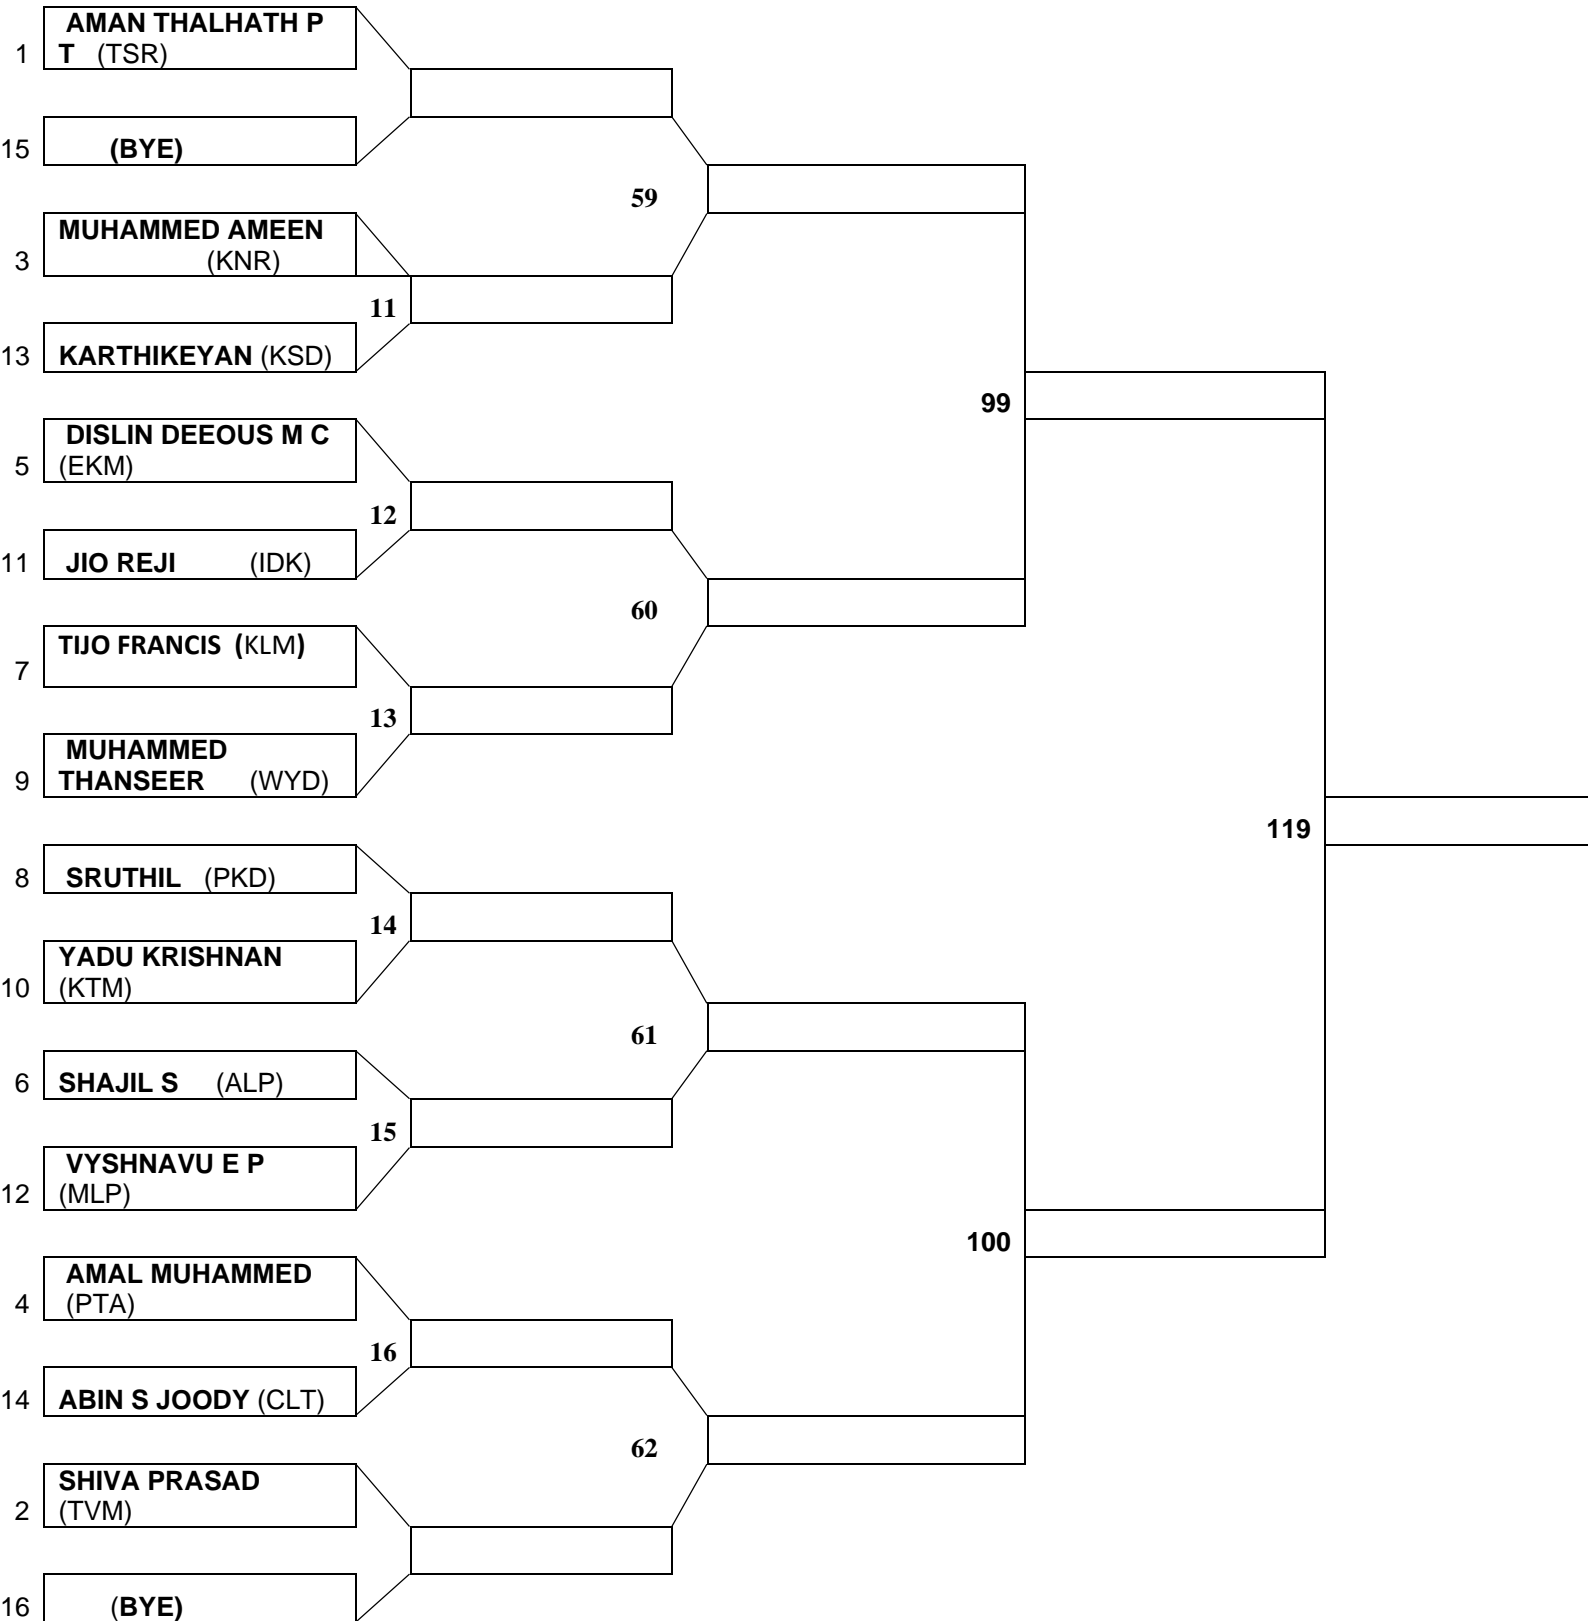

KERALA OLYMPICS 2022

WUSHU MEN AND WOMEN

ON MAY 9TH & 10TH -2022 AT JIMMY GEORGE INDOOR STADIUM,TRIVANDRUM

BELOW: 56 KG MEN

PLACE NAME H. JUDGE

GOLD
SILVER
BRONZE
JT. BRONZE

COMPETITION DIRECTOR
ARIF CP
International Wushu Grade 'A' Judge(IWUF CHINA)