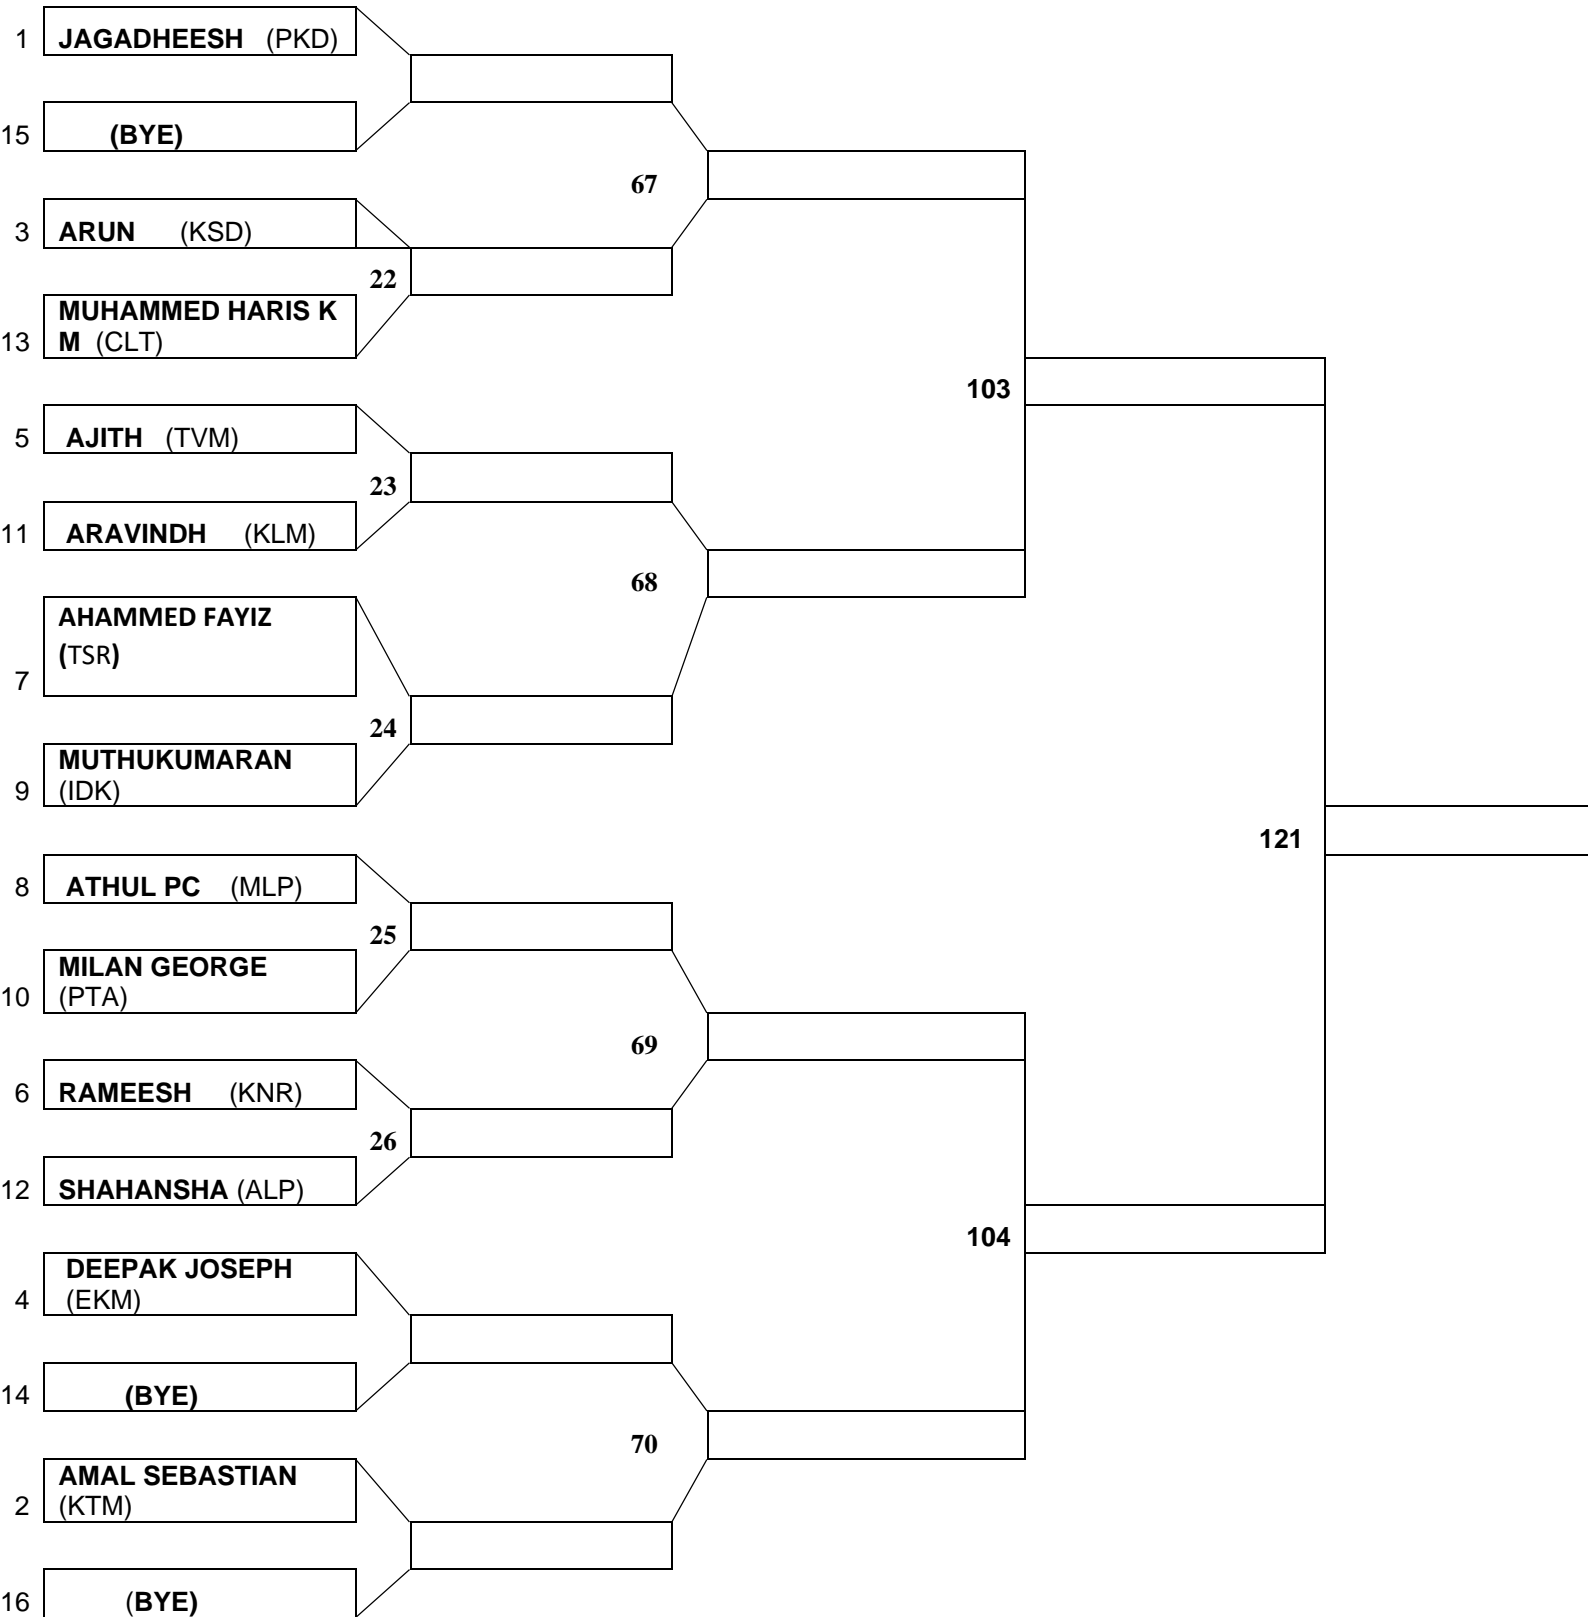

KERALA OLYMPICS 2022

WUSHU MEN AND WOMEN

ON MAY 9TH & 10TH -2022 AT JIMMY GEORGE INDOOR STADIUM,TRIVANDRUM

BELOW: 65 KG MEN

PLACE

NAME

H. JUDGE

GOLD
SILVER
BRONZE
JT. BRONZE