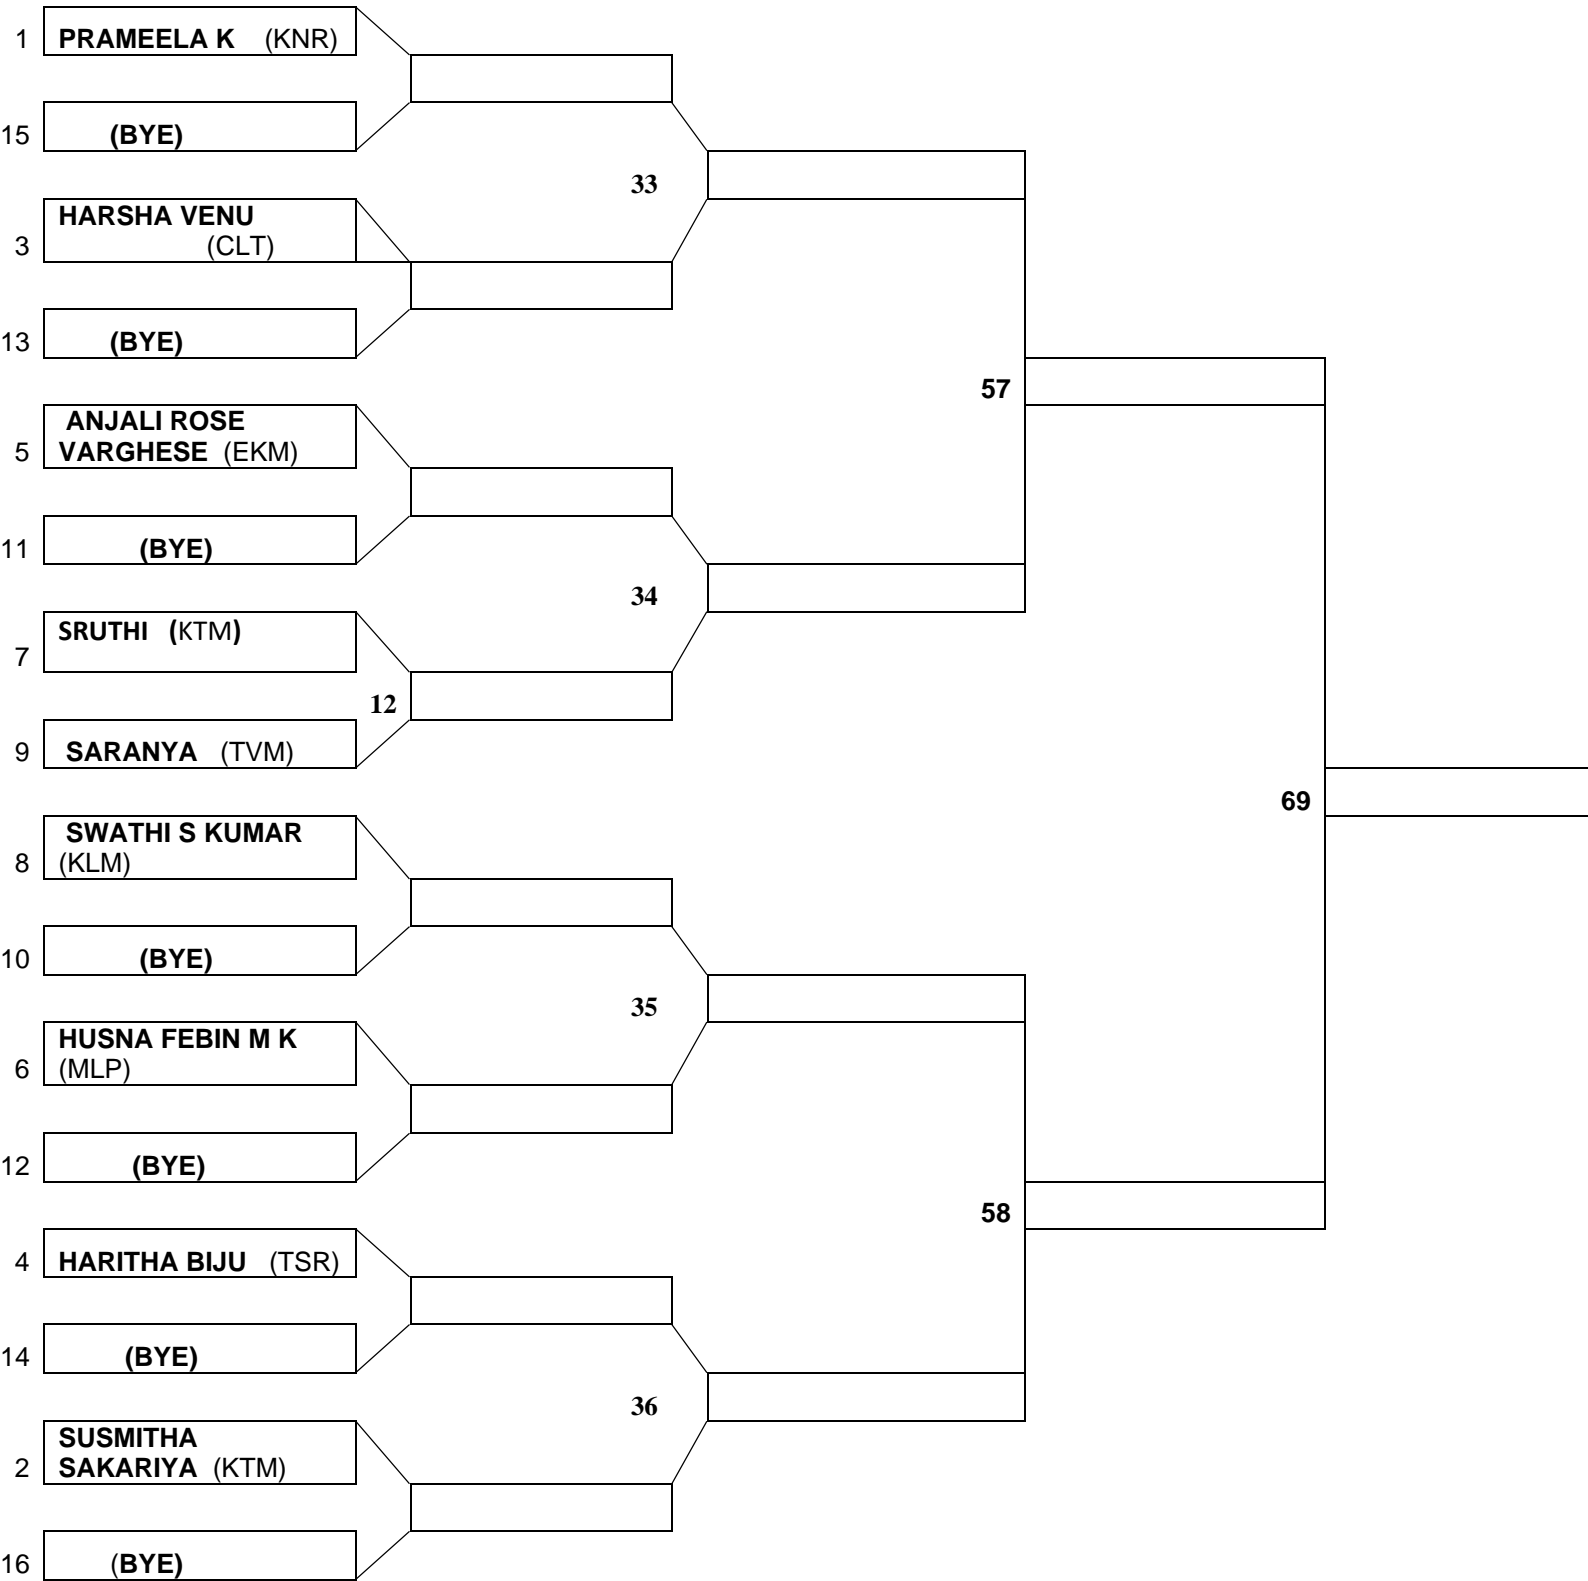

KERALA OLYMPICS 2022

WUSHU MEN AND WOMEN

ON MAY 9TH & 10TH -2022 AT JIMMY GEORGE INDOOR STADIUM,TRIVANDRUM

BELOW: 60 KG WOMEN

PLACE

NAME

H. JUDGE

GOLD
SILVER
BRONZE
JT. BRONZE

COMPETITION DIRECTOR

ARIF CP
International Wushu Grade 'A' Judge(IWUF CHINA)