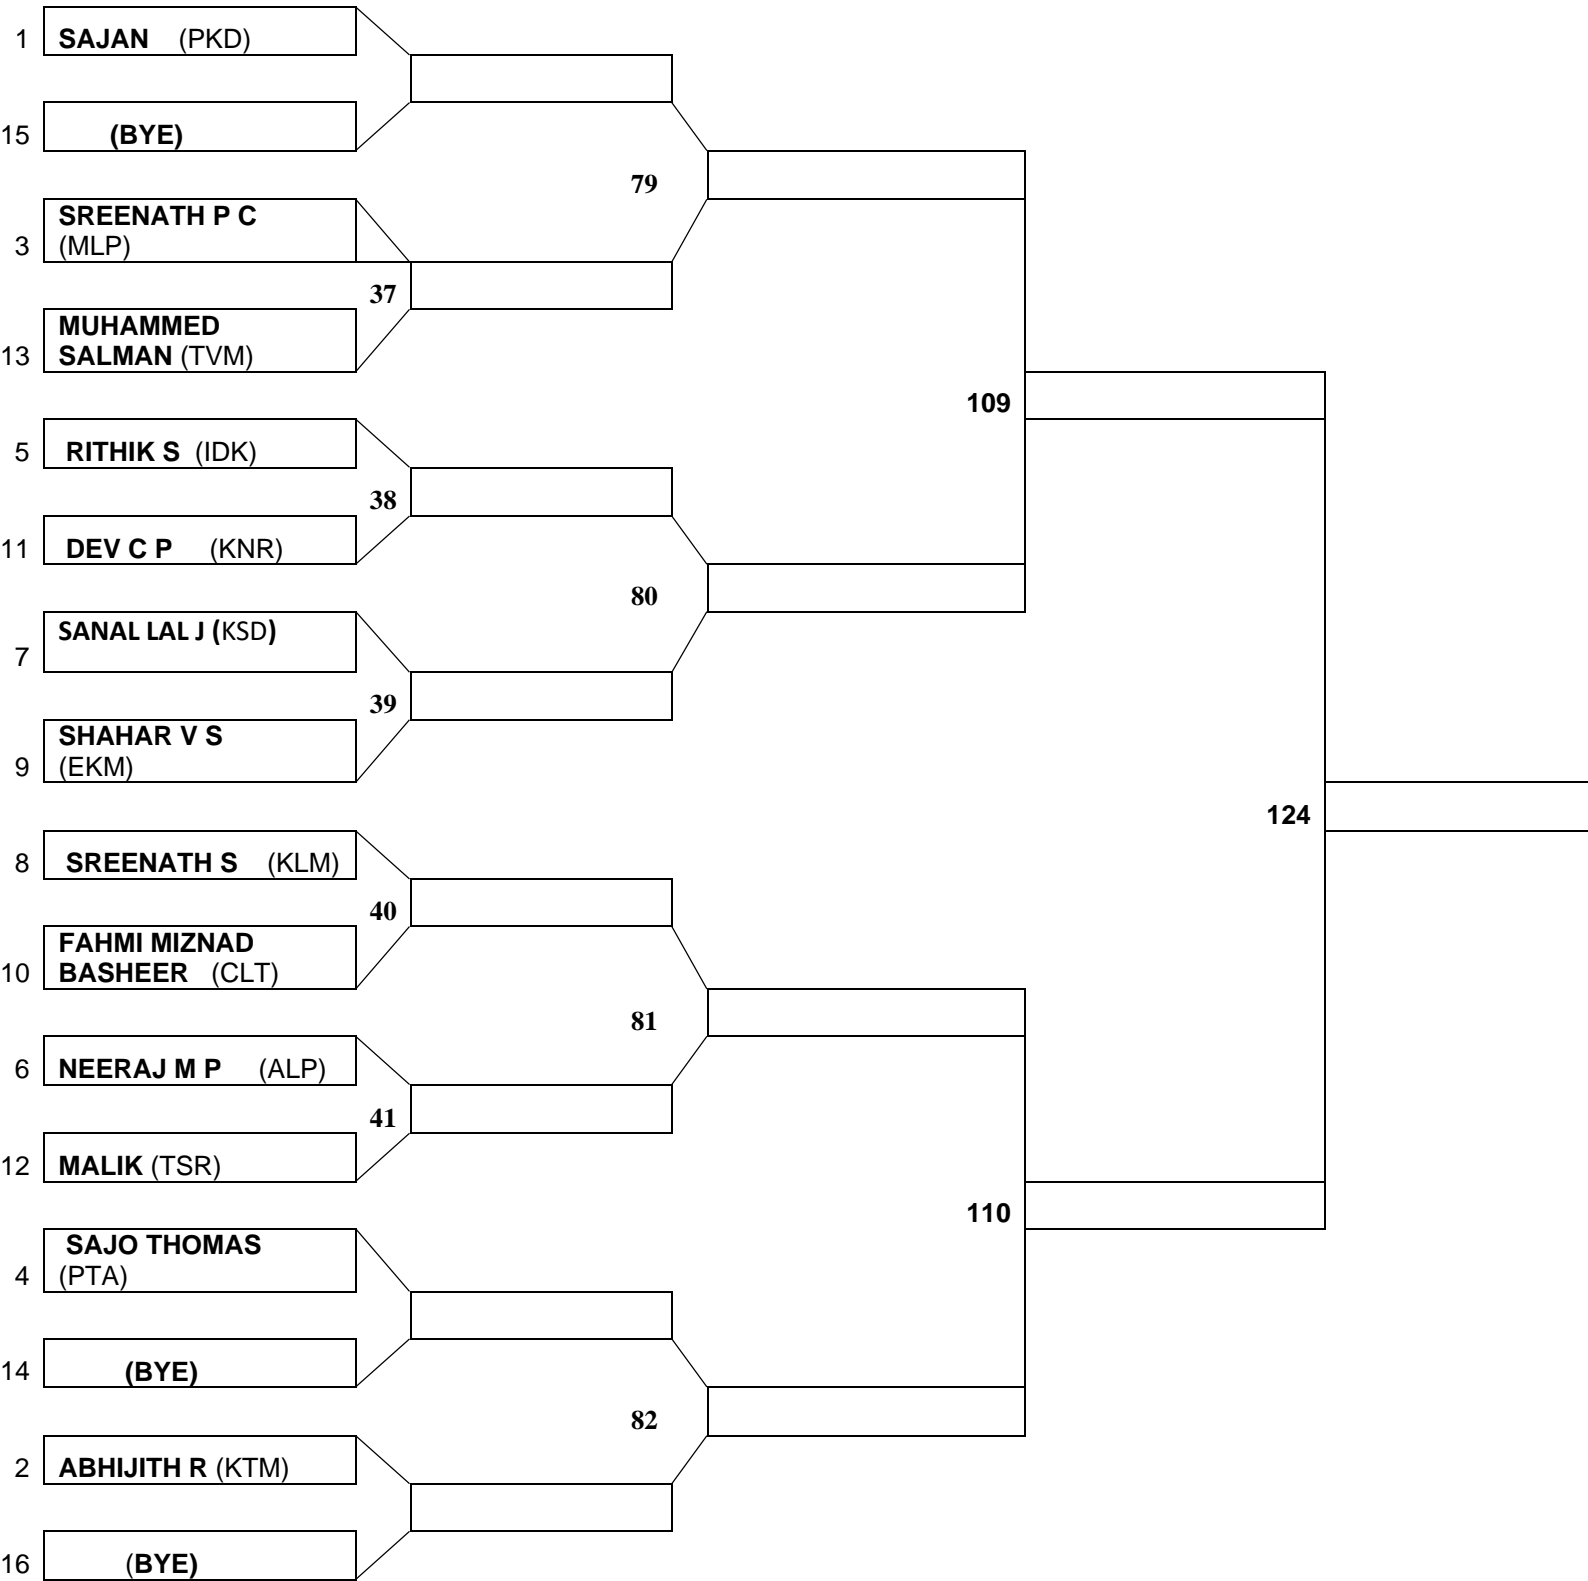

International Wushu Grade 'A' Judge(IWUF CHINA)

KERALA OLYMPICS 2022

WUSHU MEN AND WOMEN

ON MAY 9TH & 10TH -2022 AT JIMMY GEORGE INDOOR STADIUM,TRIVANDRUM

BELOW: 80 KG MEN

PLACE

NAME

H. JUDGE