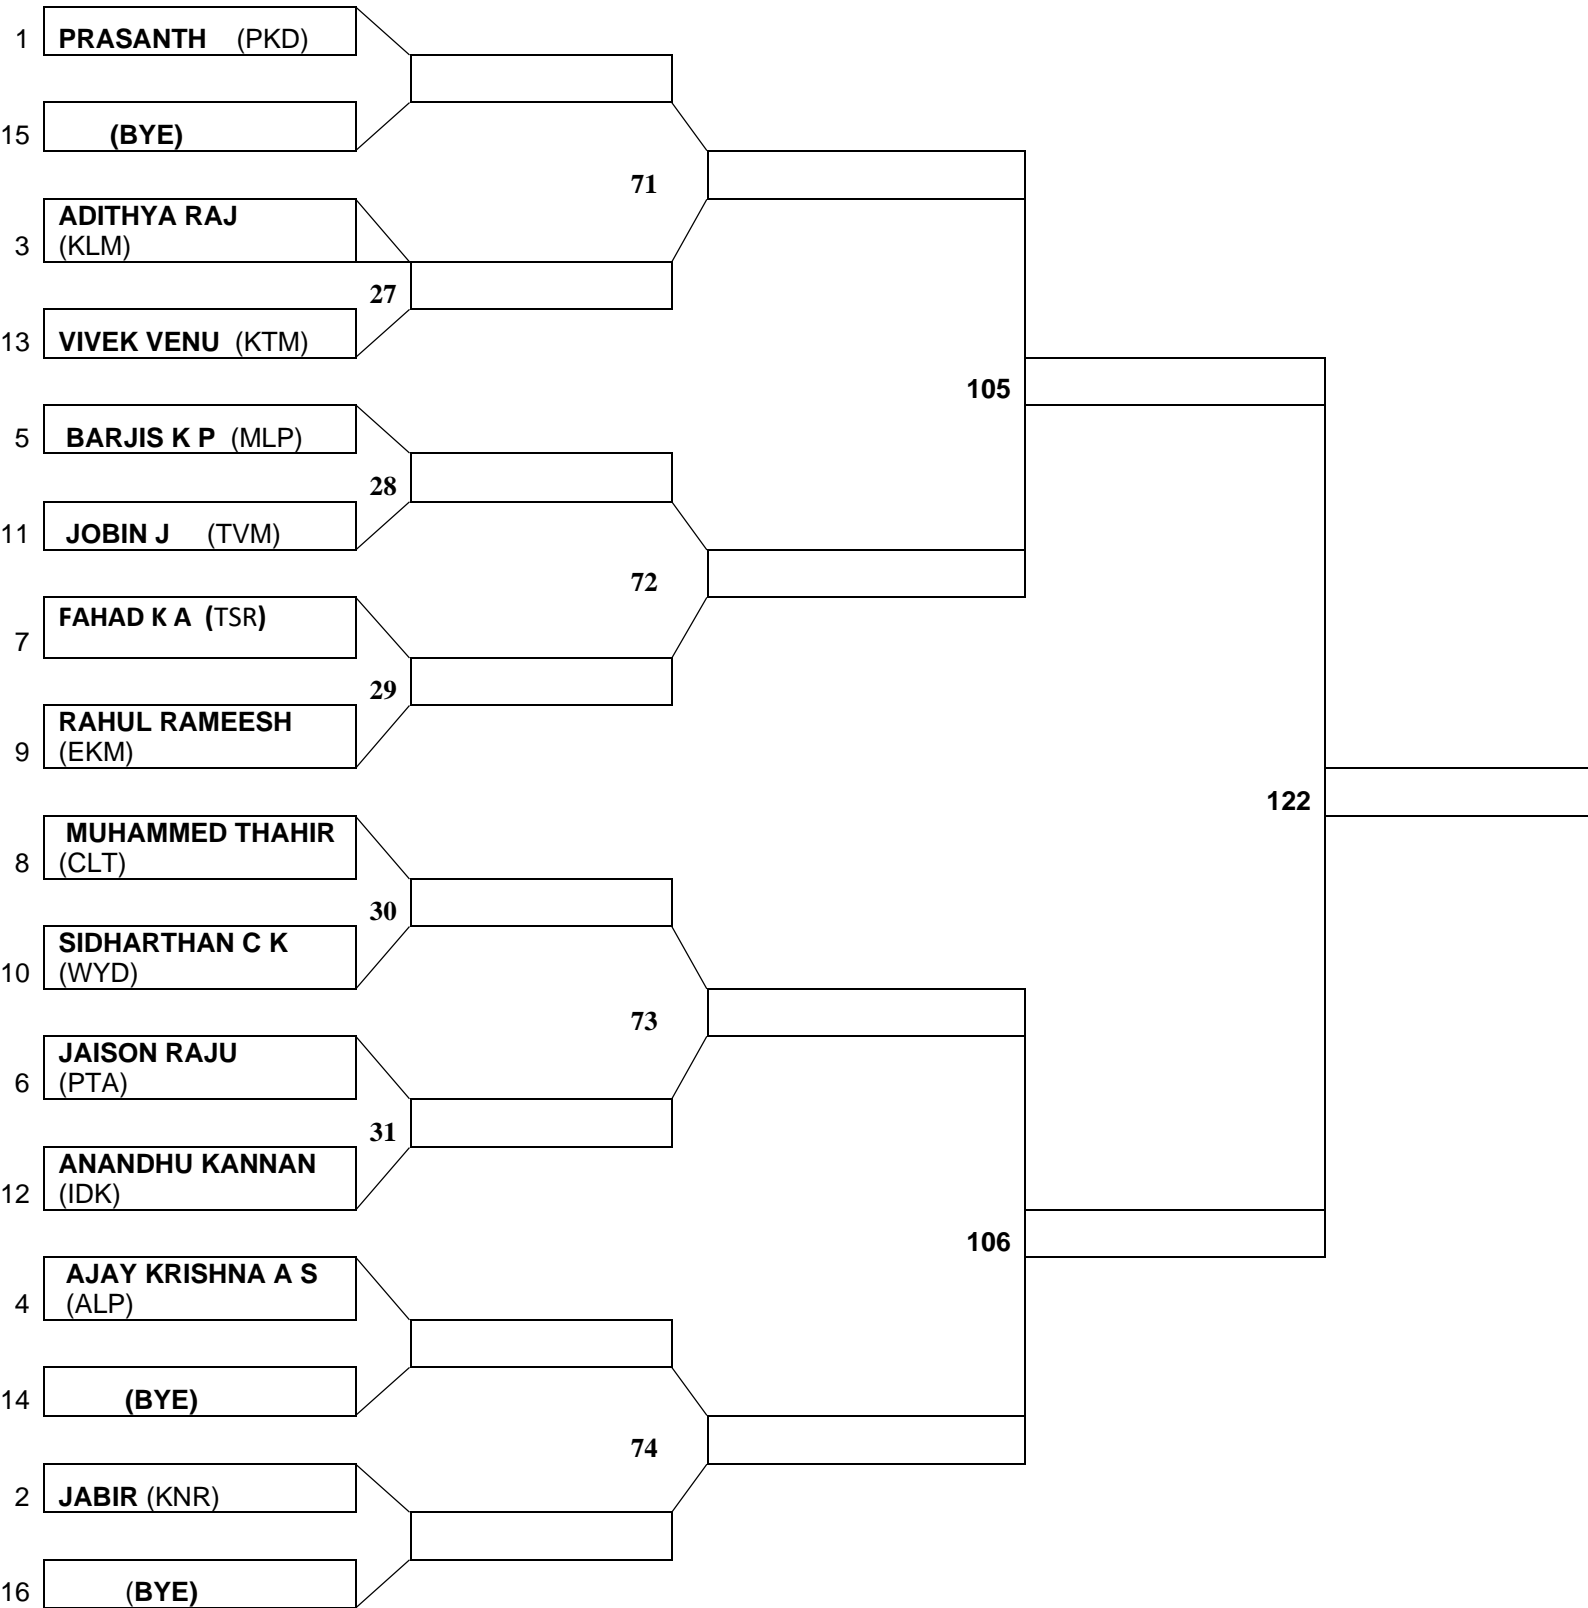

KERALA OLYMPICS 2022

WUSHU MEN AND WOMEN

ON MAY 9TH & 10TH -2022 AT JIMMY GEORGE INDOOR STADIUM,TRIVANDRUM

BELOW: 70 KG MEN

PLACE

NAME

H. JUDGE

GOLD
SILVER
BRONZE
JT. BRONZE

COMPETITION DIRECTOR

ARIF CP

International Wushu Grade 'A' Judge(IWUF CHINA)