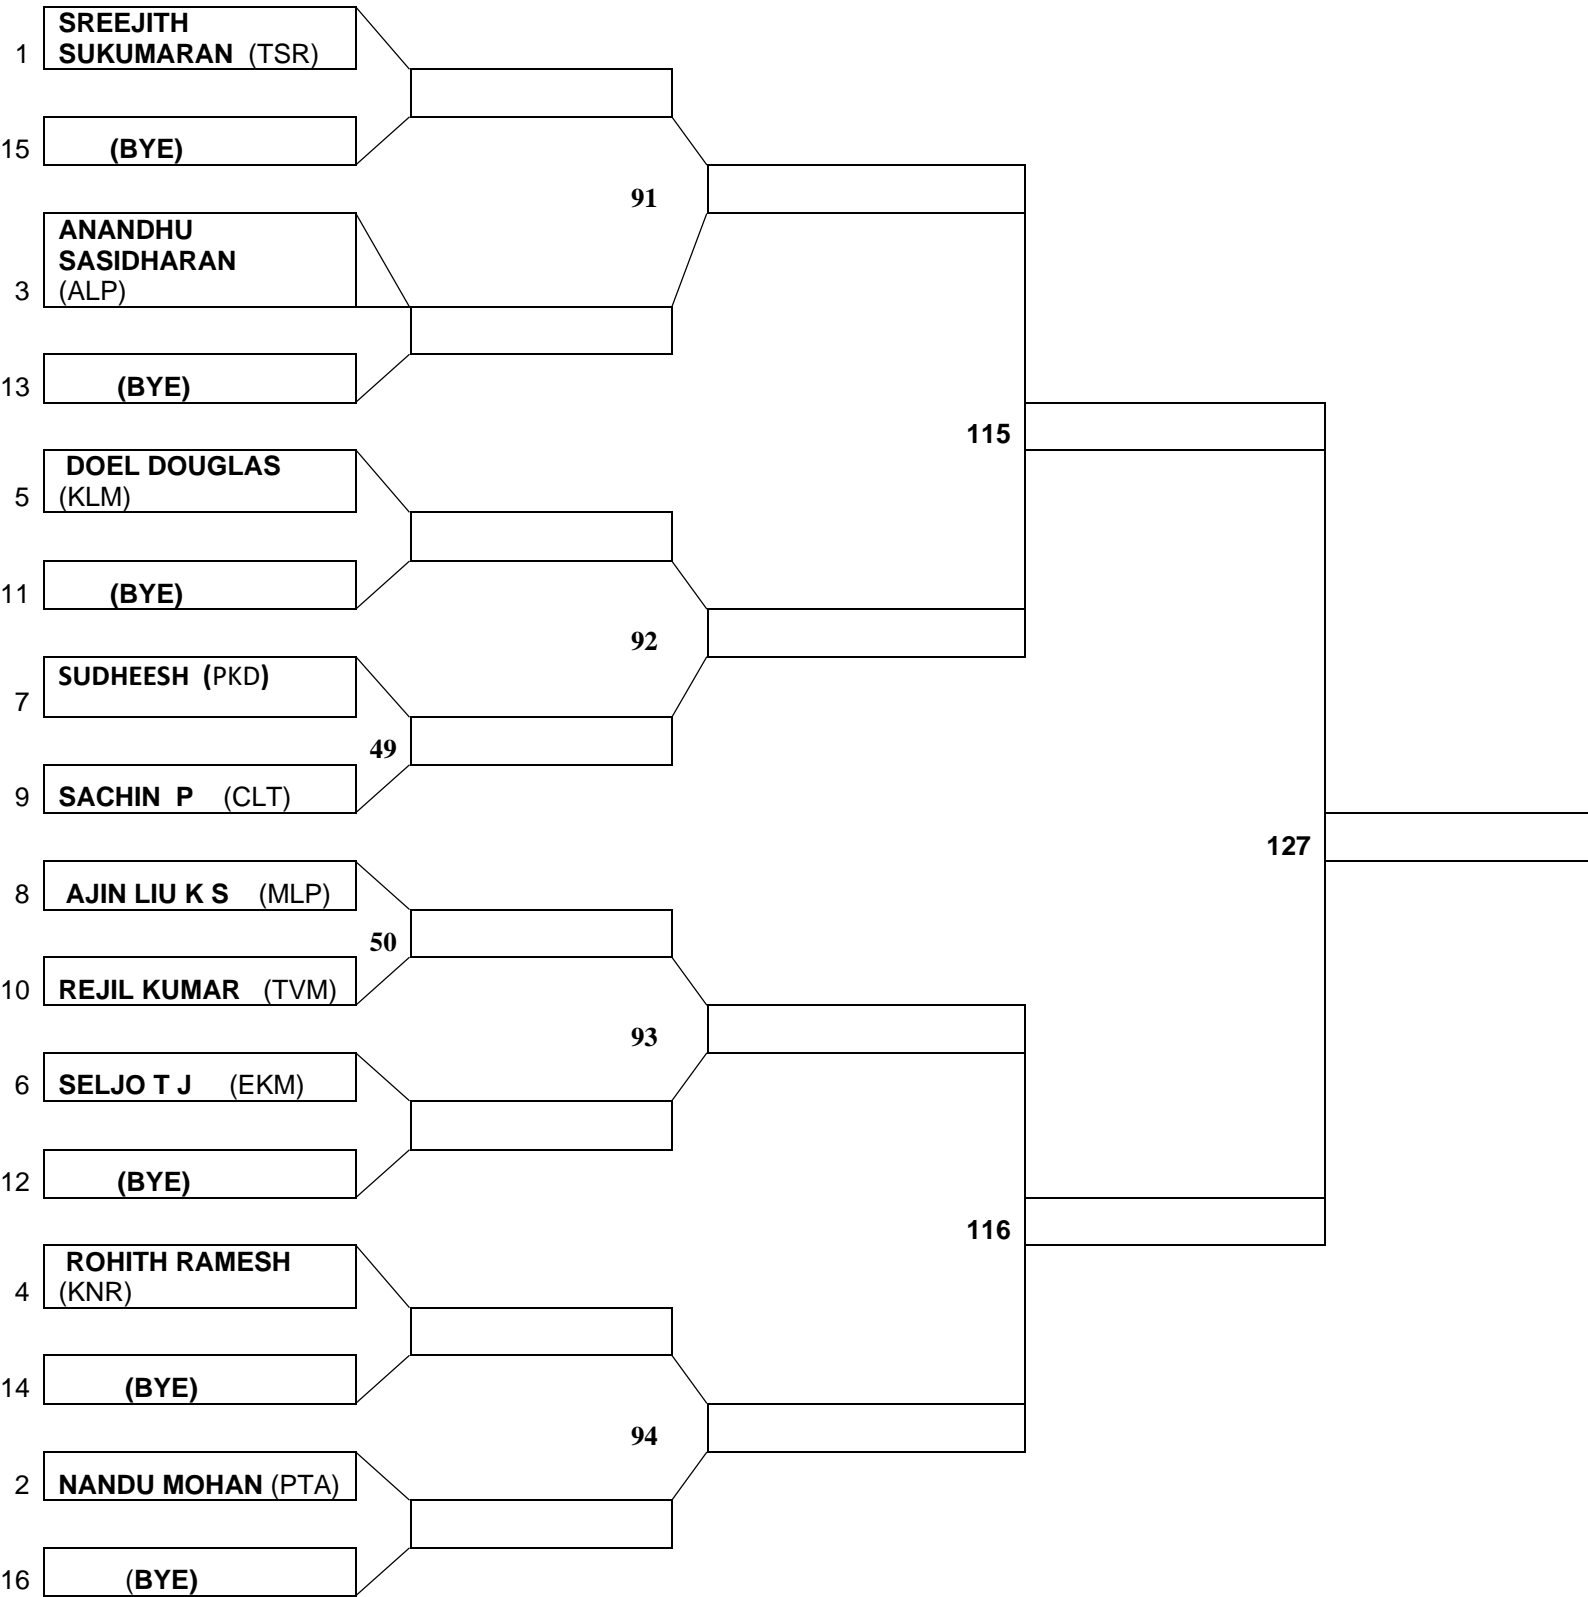

KERALA OLYMPICS 2022

WUSHU MEN AND WOMEN

ON MAY 9TH & 10TH -2022 AT JIMMY GEORGE INDOOR STADIUM,TRIVANDRUM

ABOVE 90 KG MEN

PLACE

NAME

H. JUDGE

GOLD
SILVER
BRONZE
JT. BRONZE

COMPETITION DIRECTOR

ARIF CP

International Wushu Grade 'A' Judge(IWUF CHINA)