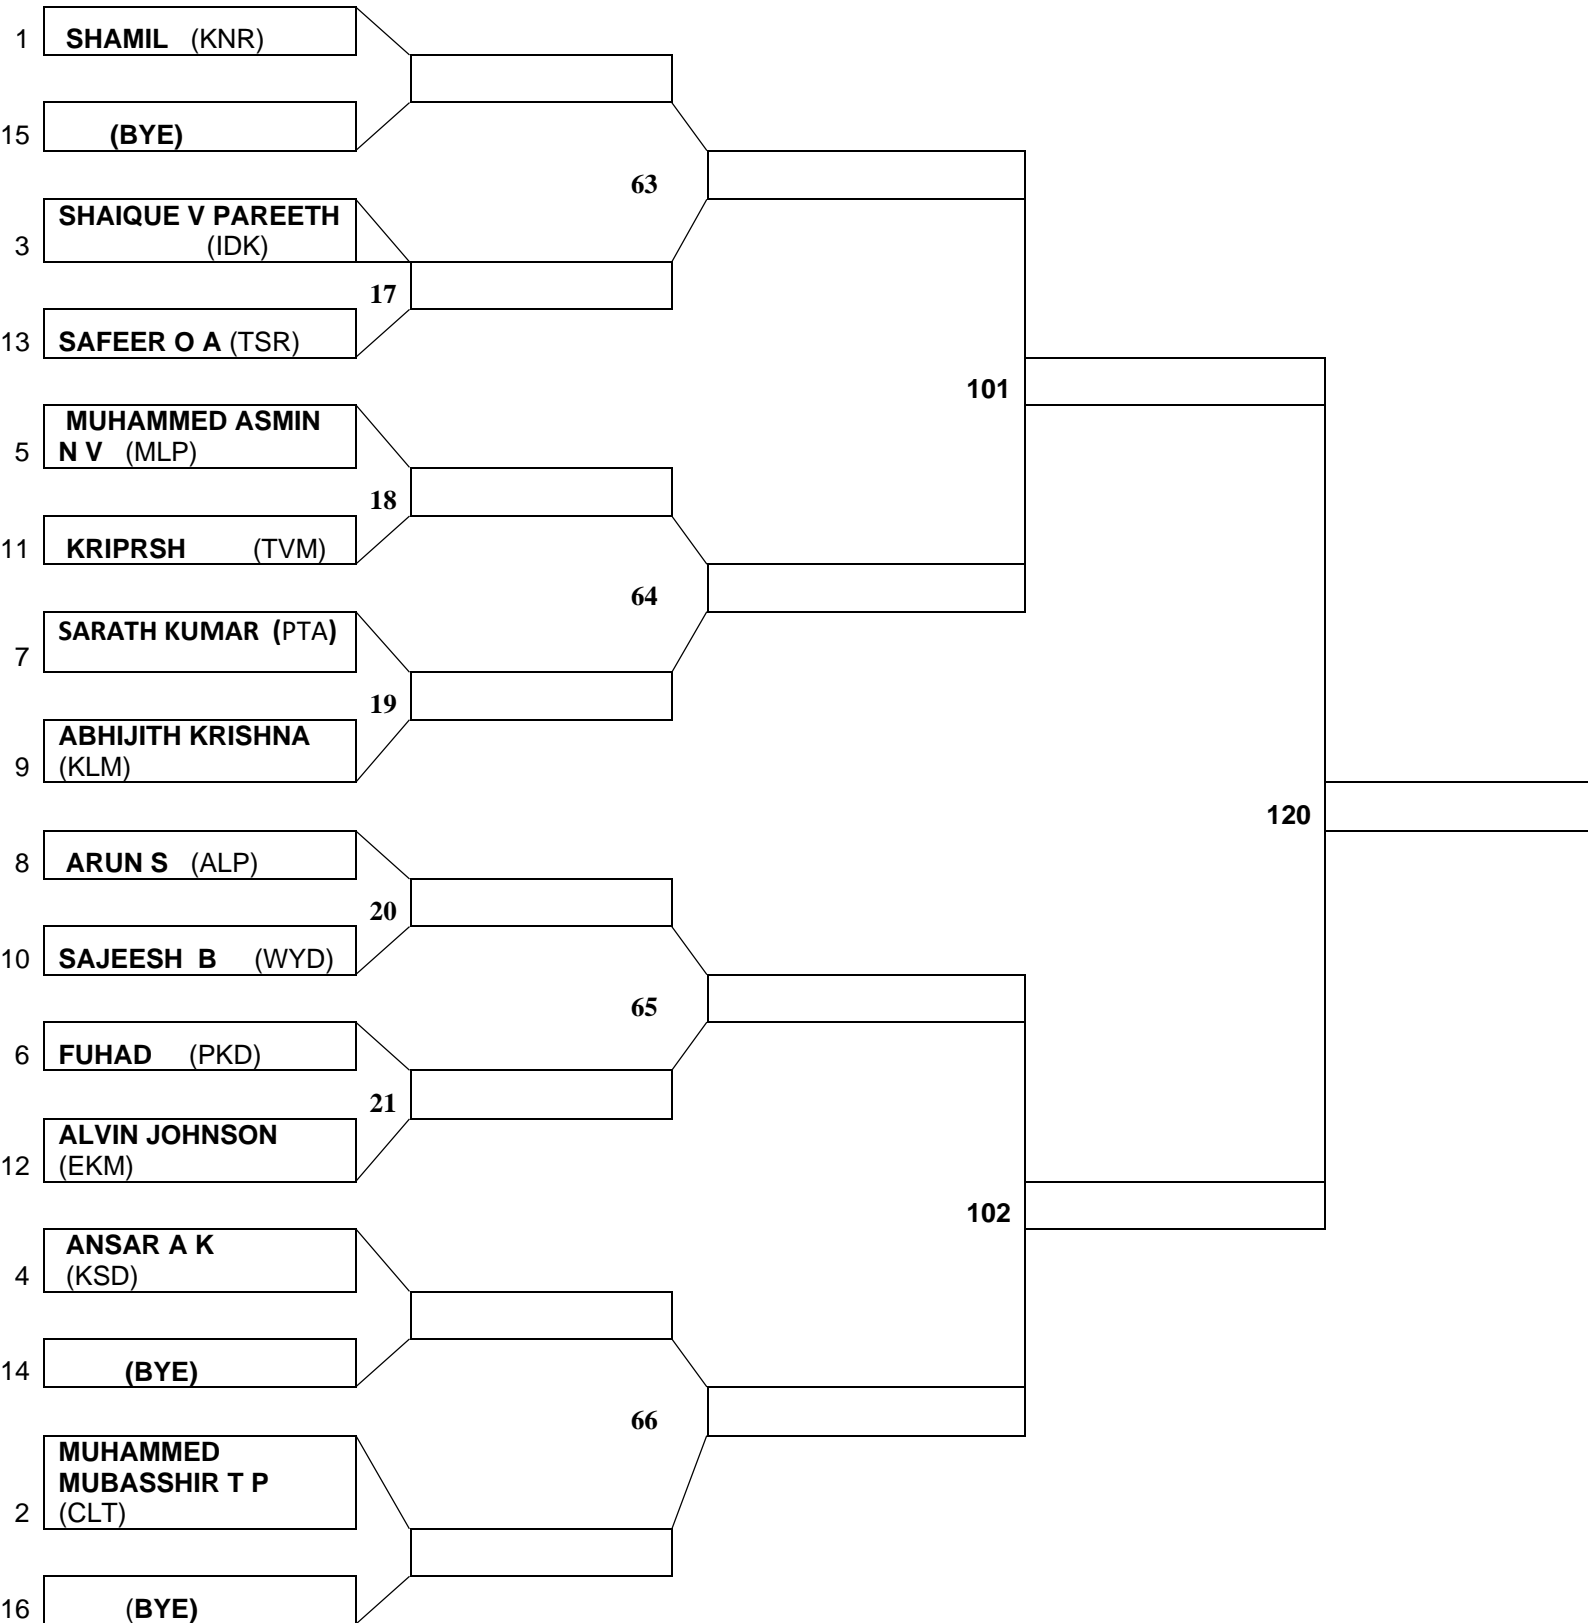

KERALA OLYMPICS 2022

WUSHU MEN AND WOMEN

ON MAY 9TH & 10TH -2022 AT JIMMY GEORGE INDOOR STADIUM,TRIVANDRUM

BELOW: 60 KG MEN

PLACE

NAME

H. JUDGE

GOLD
SILVER
BRONZE
JT. BRONZE

COMPETITION DIRECTOR

ARIF CP

International Wushu Grade 'A' Judge(IWUF CHINA)