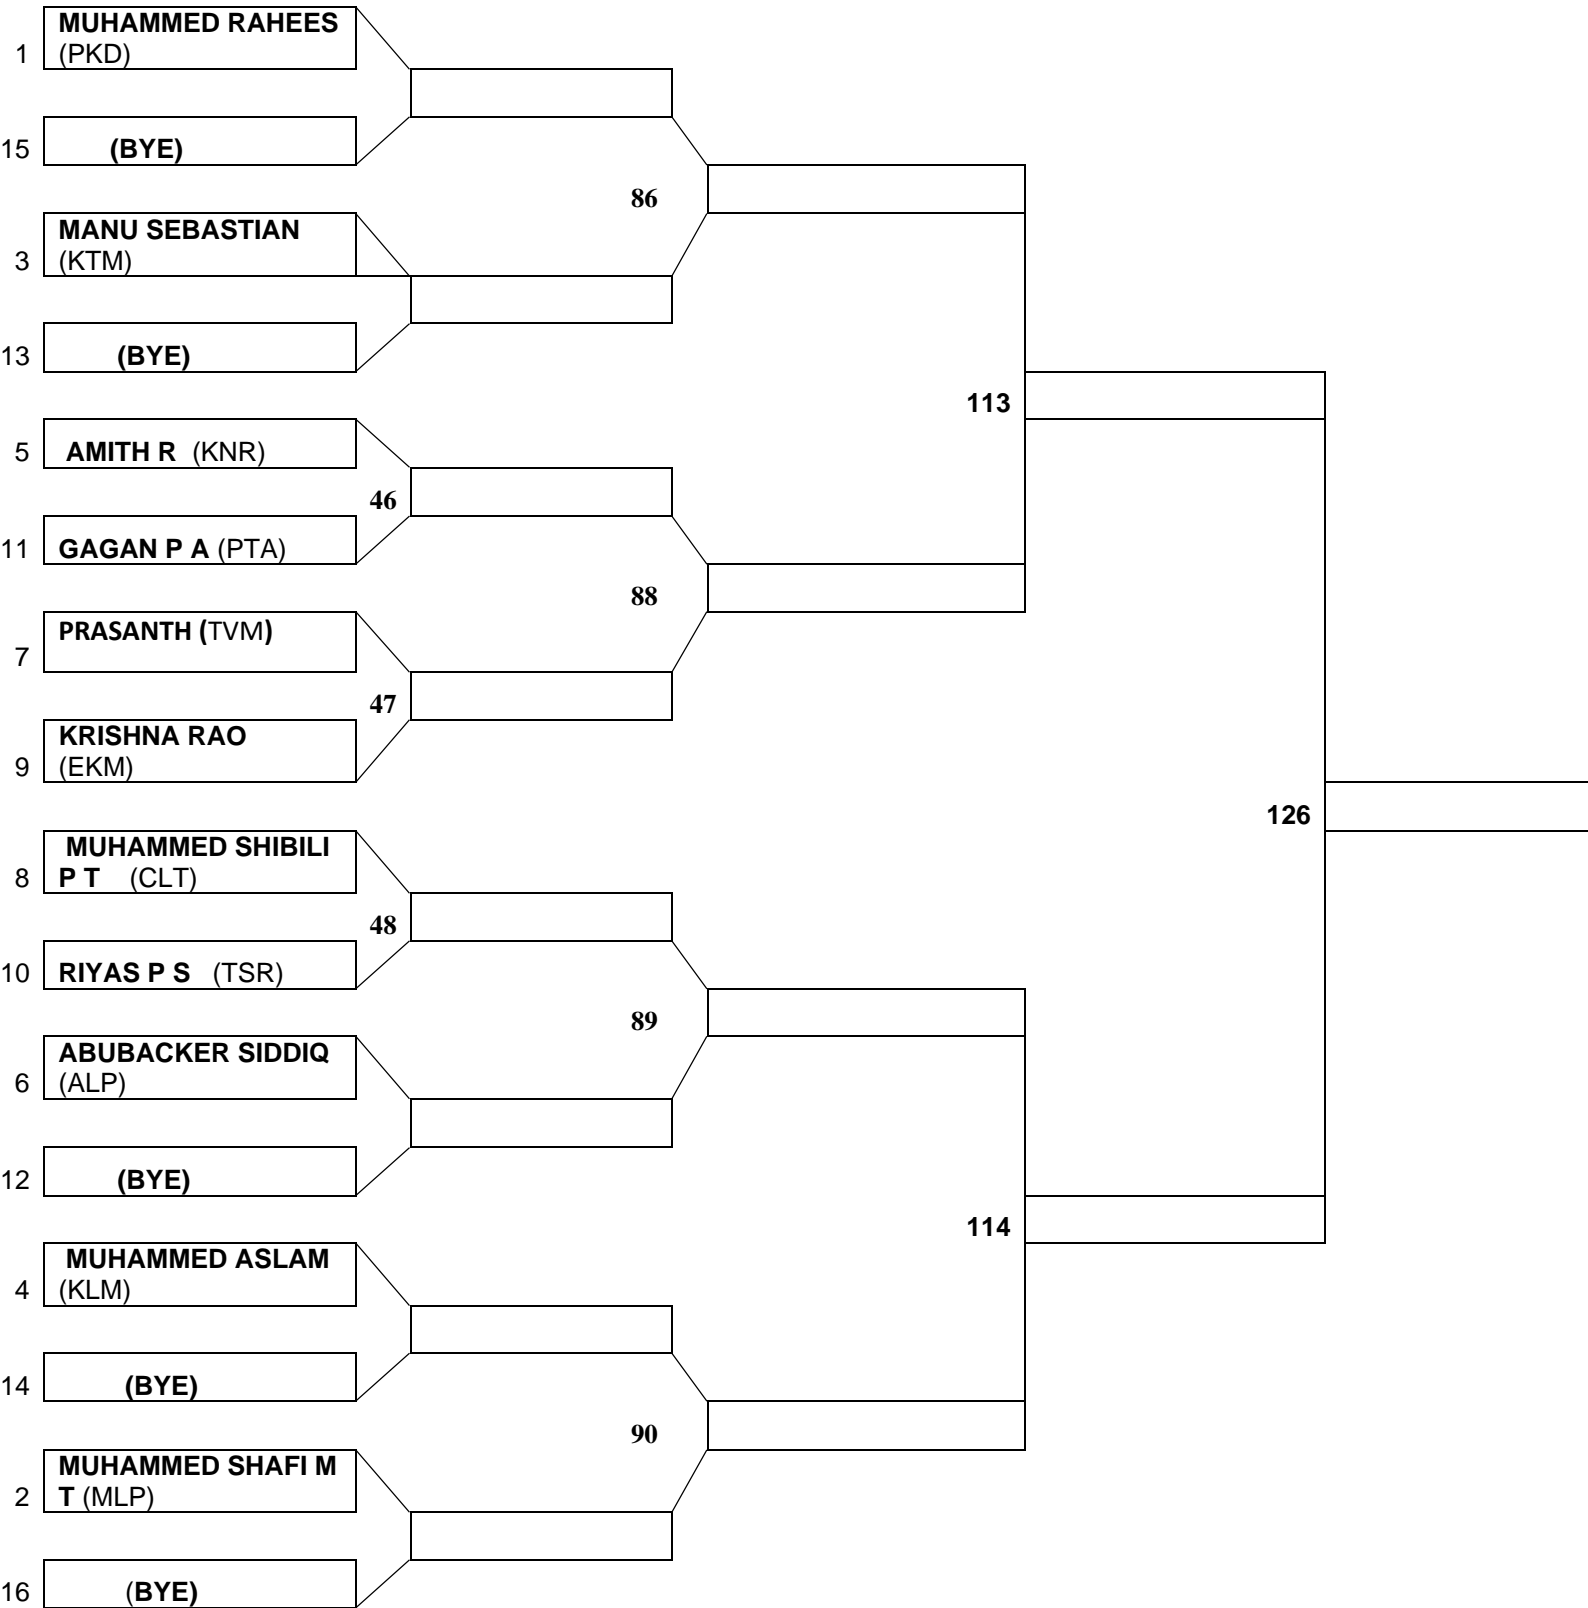

KERALA OLYMPICS 2022

WUSHU MEN AND WOMEN

ON MAY 9TH & 10TH -2022 AT JIMMY GEORGE INDOOR STADIUM,TRIVANDRUM

BELOW 90 KG MEN

PLACE

NAME

H. JUDGE

GOLD
SILVER
BRONZE
JT. BRONZE