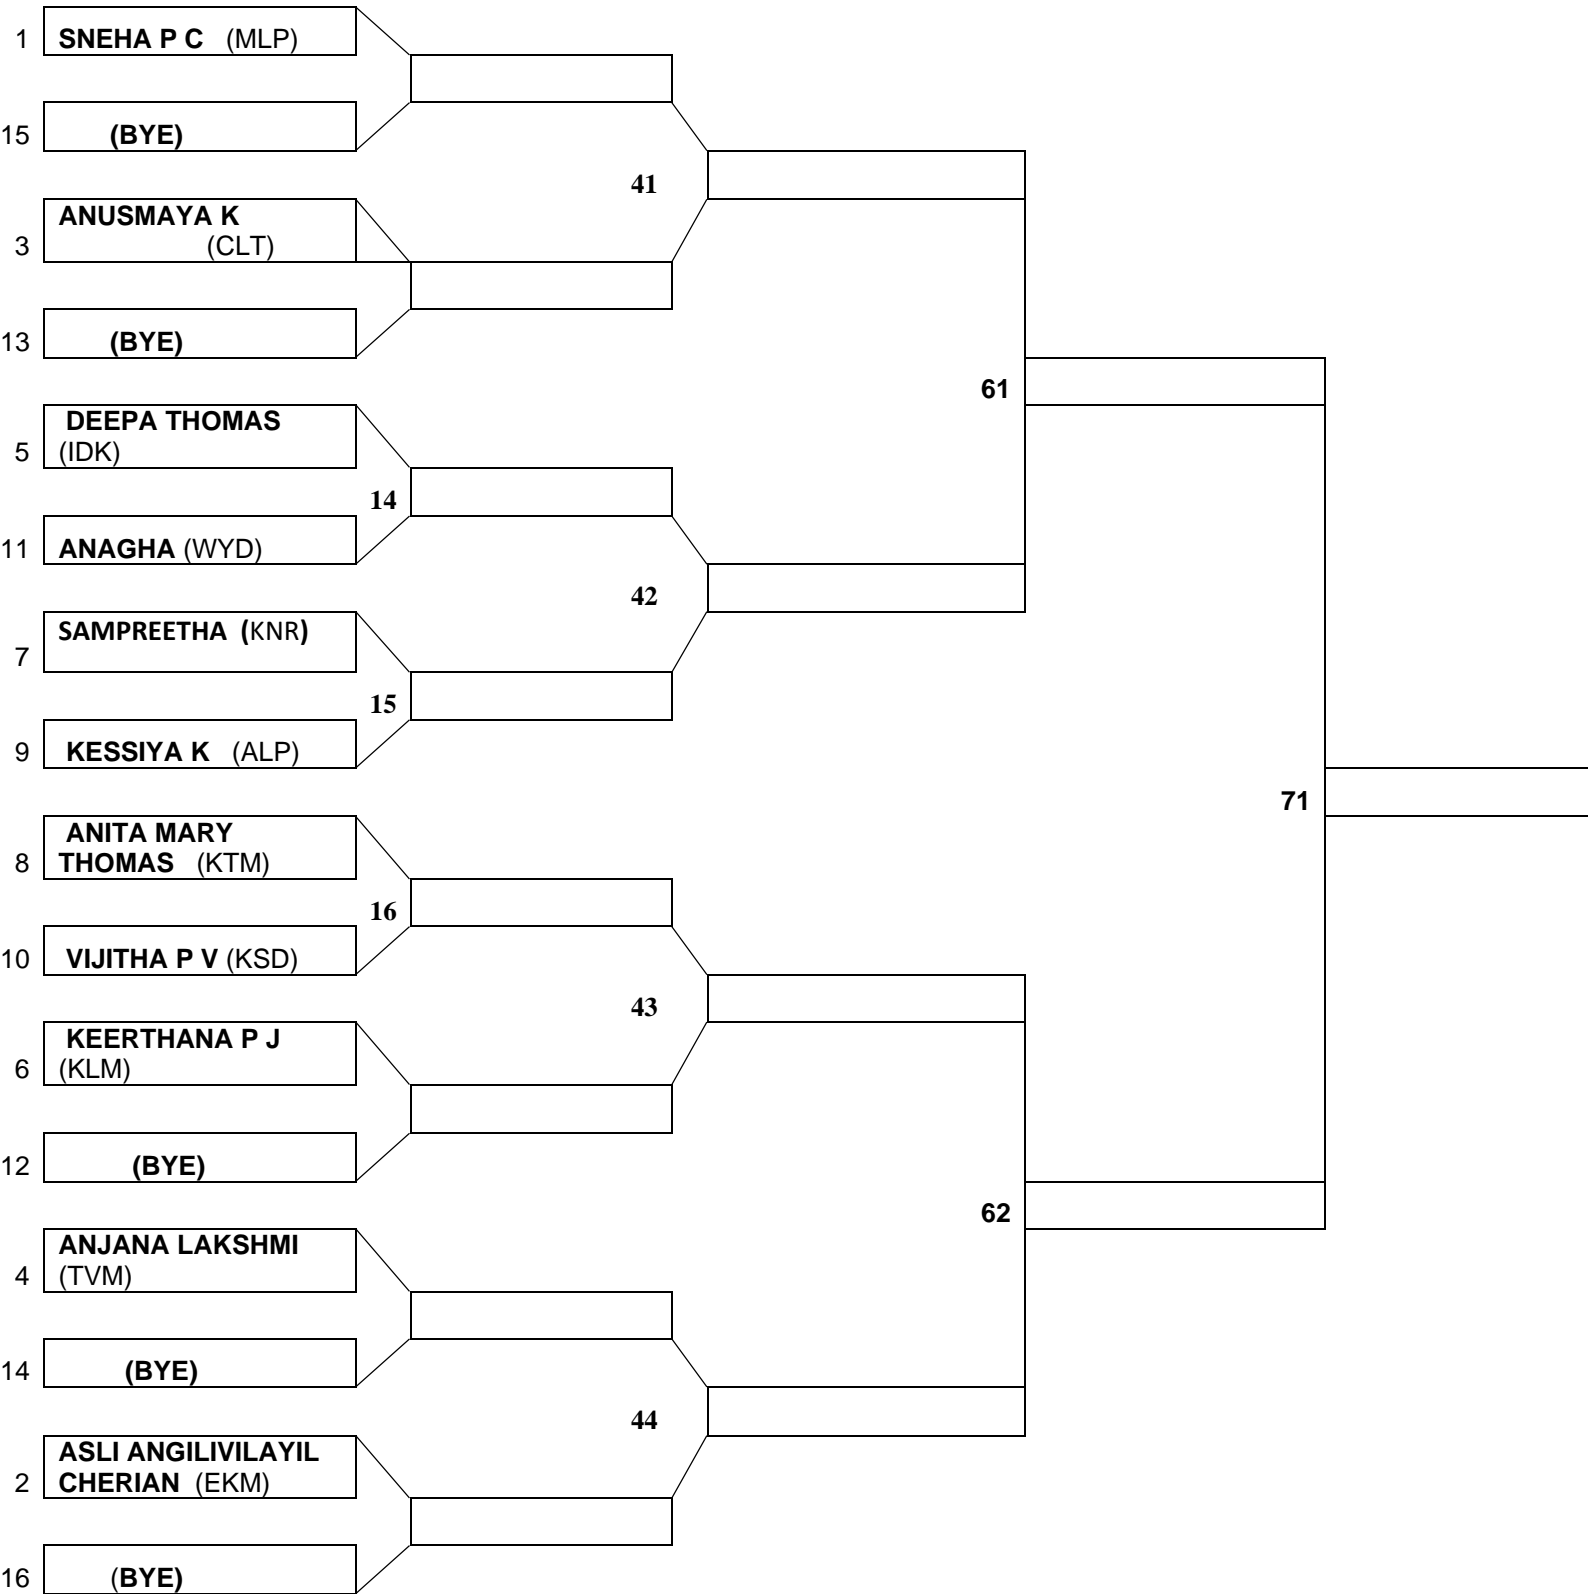

KERALA OLYMPICS 2022

WUSHU MEN AND WOMEN

ON MAY 9TH & 10TH -2022 AT JIMMY GEORGE INDOOR STADIUM,TRIVANDRUM

BELOW: 70 KG WOMEN

PLACE

NAME

H. JUDGE

GOLD
SILVER
BRONZE
JT. BRONZE

COMPETITION DIRECTOR

ARIF CP
International Wushu Grade 'A' Judge(IWUF CHINA)