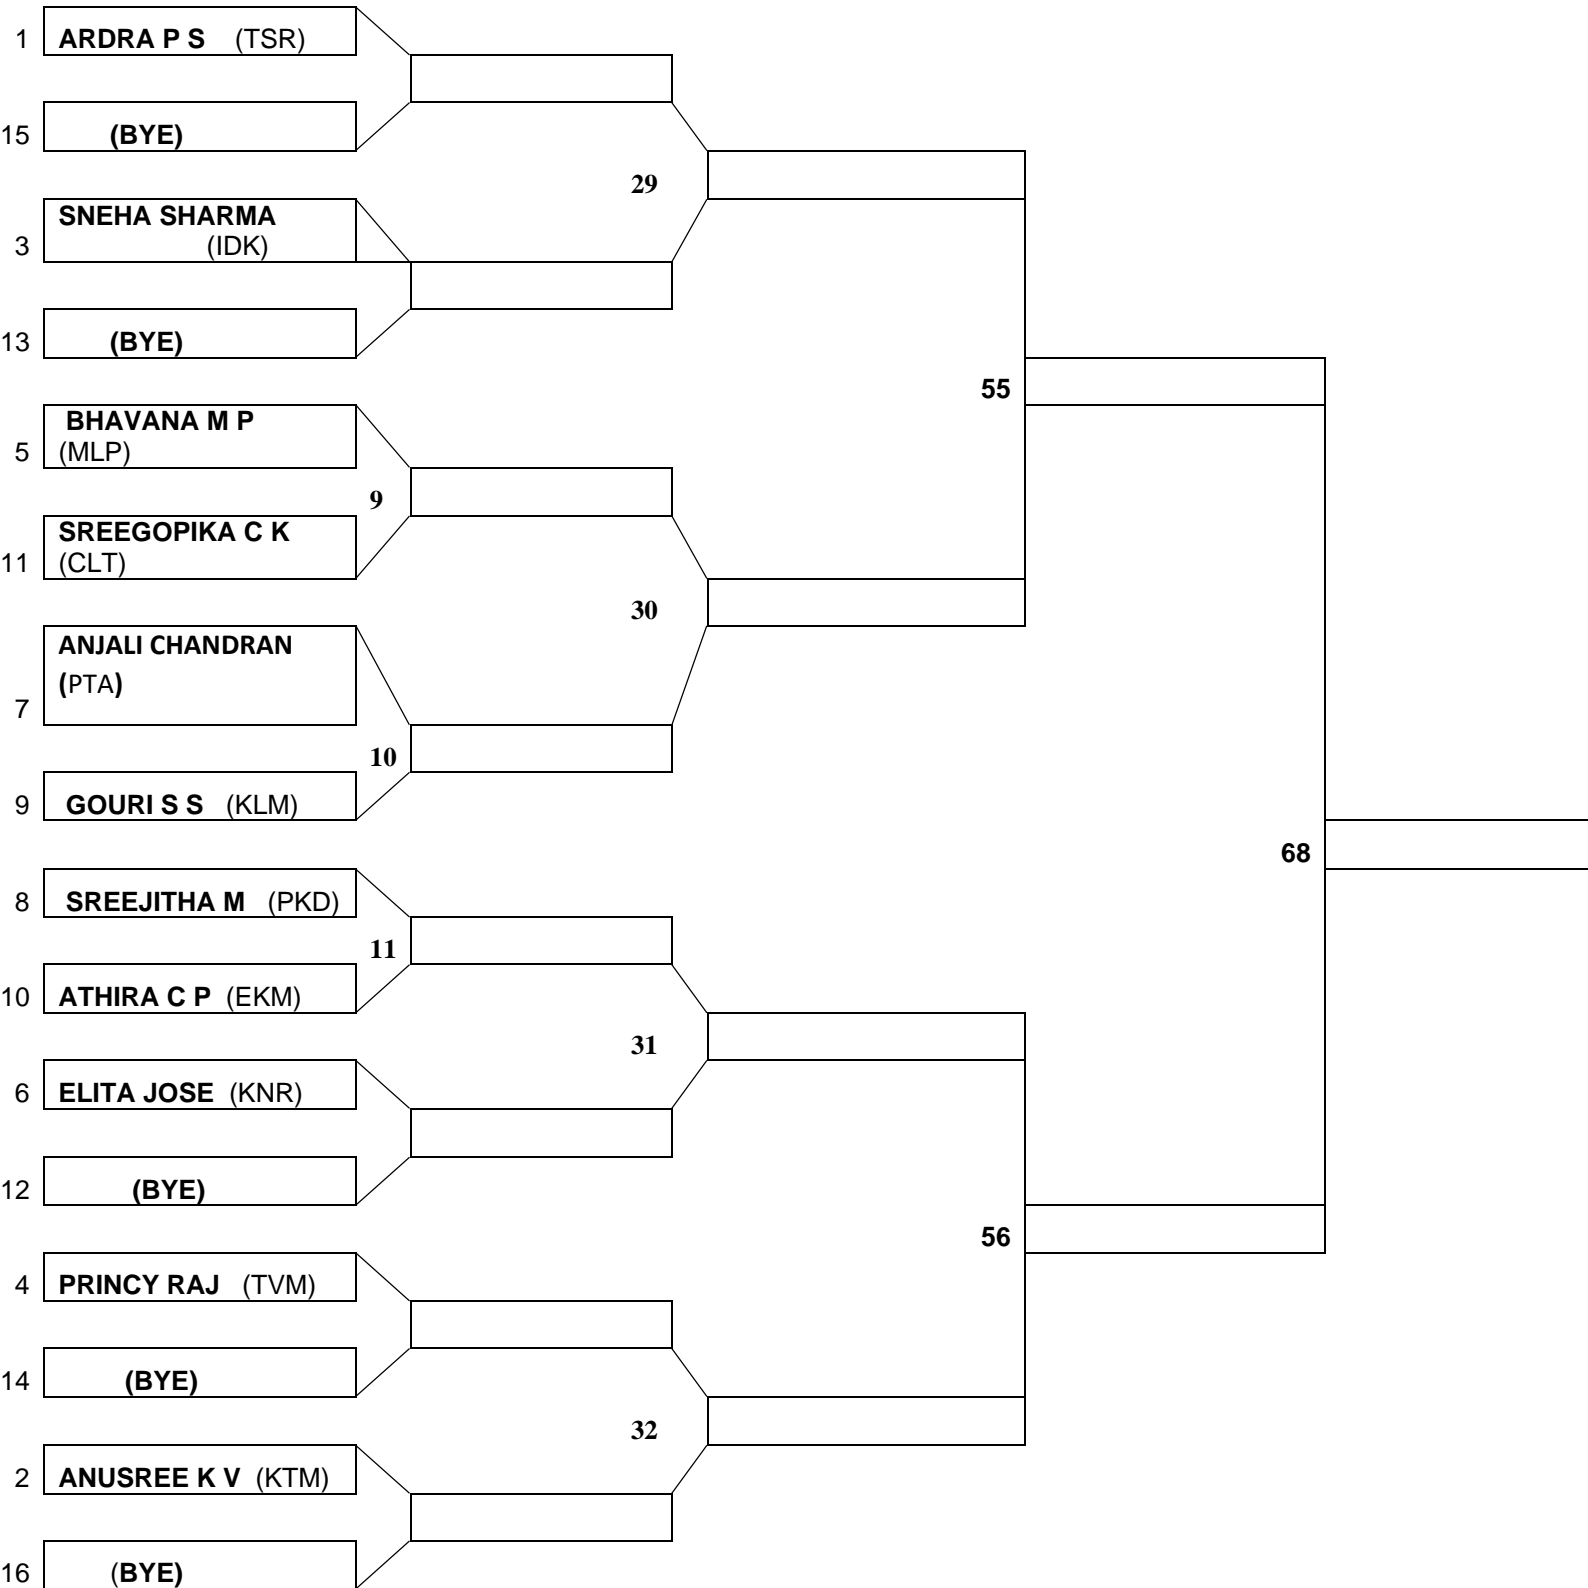

GOLD
SILVER
BRONZE
JT. BRONZE

COMPETITION DIRECTOR

KERALA OLYMPICS 2022

WUSHU MEN AND WOMEN

ON MAY 9TH & 10TH -2022 AT JIMMY GEORGE INDOOR STADIUM,TRIVANDRUM

BELOW: 56 KG WOMEN

PLACE

NAME